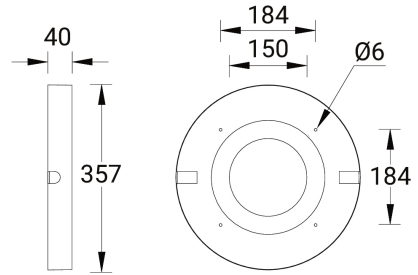

**Surface mounting box for easy cabling (SANDY 8) (SCE-SANDY-8)**

SCE-SANDY-7-10

**Product description**

Ø357x40 mm

**Technical information**

Aluminium

<b>Material</b>	Aluminium
<b>Product colours</b>	Black, Dark Grey, White, Matt Silver, Bronze, Concrete - Urban, Softscape - Urban, Stone - Urban, Corten - Urban, Oak - Woodland, Walnut - Woodland, Pine - Woodland