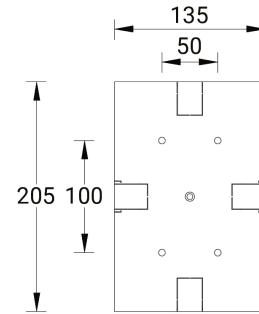

Surface mounting box for easy cabling (TANGO 30) (SCE-TANGO-30)

SCE-TANGO-29,30

**Product description**

205x135x40 mm

Technical information

Stainless Steel

Material Aluminium**Product colours** Black, Dark Grey, White, Matt Silver, Bronze, Concrete - Urban, Softscape - Urban, Stone - Urban, Corten - Urban, Oak - Woodland, Walnut - Woodland, Pine - Woodland