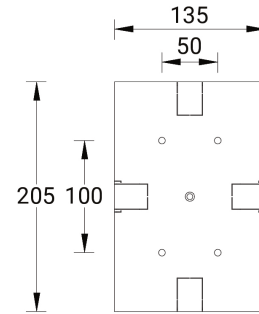

Surface mounting box for easy cabling (TANGO 31) (SCE-TANGO-31)

SCE-TANGO-31,32

**Product description**

205x135x40 mm

Technical information

Stainless Steel

Material Aluminium**Product colours** Black, Dark Grey, White, Matt Silver, Bronze, Concrete - Urban, Softscape - Urban, Stone - Urban, Corten - Urban, Oak - Woodland, Walnut - Woodland, Pine - Woodland