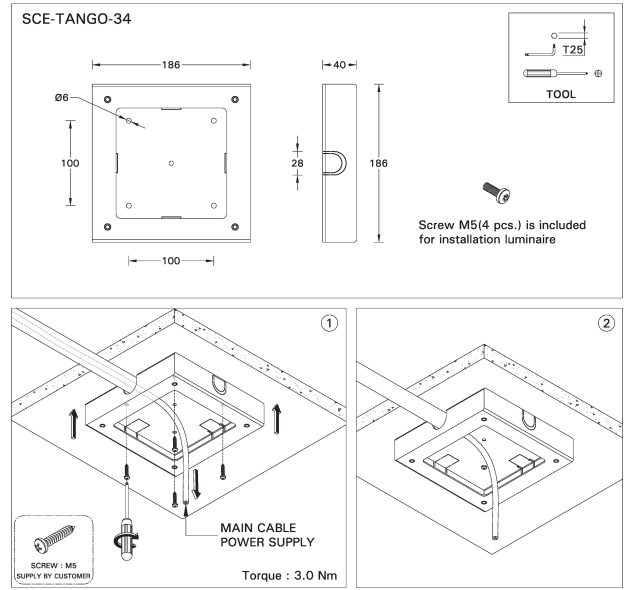

Surface mounting box for easy cabling (TANGO 34) (SCE-TANGO-34)

Product description

186x186x40 mm

Technical information

Stainless Steel

Material Aluminium

Product colours Black, Dark Grey, White, Matt Silver, Bronze, Concrete - Urban, Softscape - Urban, Stone - Urban, Corten - Urban, Oak - Woodland, Walnut - Woodland, Pine - Woodland