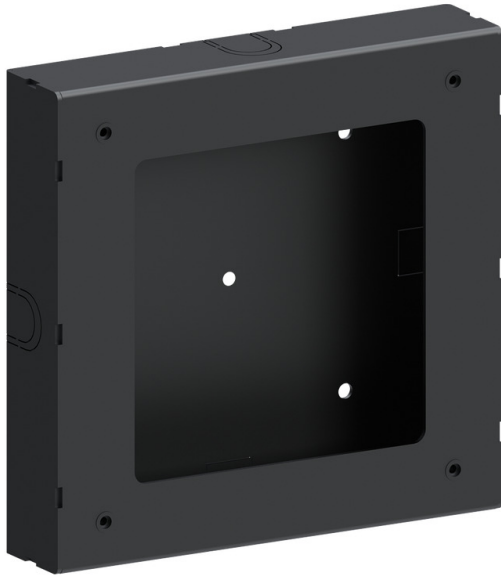

Surface mounting box for easy cabling (TANGO 34) (SCE-TANGO-34)

Product description

186x186x40 mm

Technical information

Stainless Steel

Material Aluminium

Product colours Black, Dark Grey, White, Matt Silver, Bronze, Concrete - Urban, Softscape - Urban, Stone - Urban, Corten - Urban, Oak - Woodland, Walnut - Woodland, Pine - Woodland