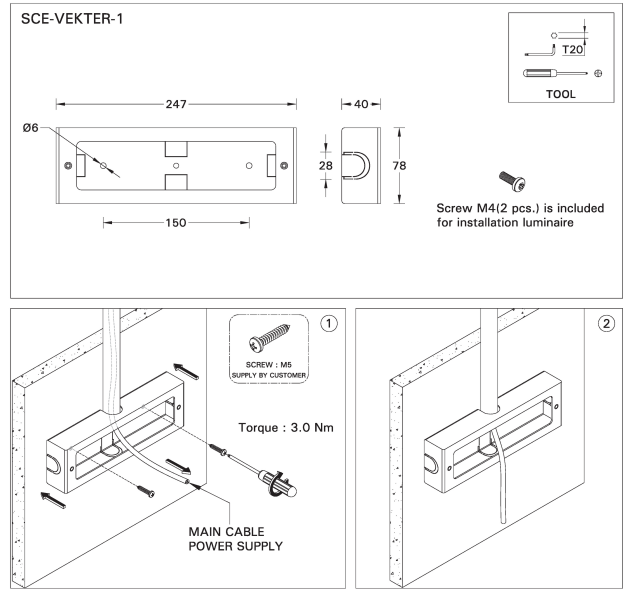

**Surface mounting box for easy cabling (VEKTER 1) (SCE-VEKTER-1)**

**Product description**

247x78x40 mm

**Technical information**

Aluminium

**Material** Aluminium

**Product colours** Black, Dark Grey, White, Matt Silver, Bronze, Concrete - Urban, Softscape - Urban, Stone - Urban, Corten - Urban, Oak - Woodland, Walnut - Woodland, Pine - Woodland