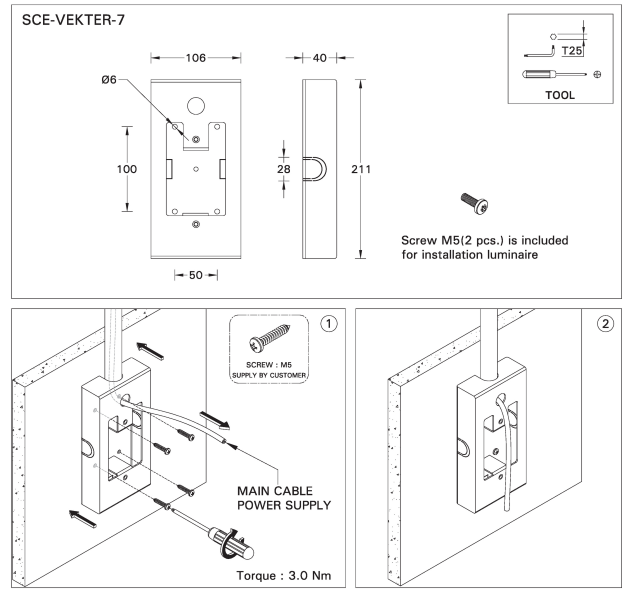

Surface mounting box for easy cabling (VEKTER 7) (SCE-VEKTER-7)

Product description

177x106x40 mm

Technical information

Aluminium

Material Aluminium

Product colours Black, Dark Grey, White, Matt Silver, Bronze, Concrete - Urban, Softscape - Urban, Stone - Urban, Corten - Urban, Oak - Woodland, Walnut - Woodland, Pine - Woodland