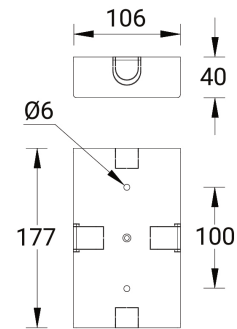

**Surface mounting box for easy cabling (VEKTER 7) (SCE-VEKTER-7)**

SCE-VEKTER-7,8

**Product description**

177x106x40 mm

**Technical information**

Aluminium

<b>Material</b>	Aluminium
<b>Product colours</b>	Black, Dark Grey, White, Matt Silver, Bronze, Concrete - Urban, Softscape - Urban, Stone - Urban, Corten - Urban, Oak - Woodland, Walnut - Woodland, Pine - Woodland