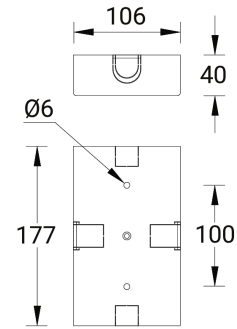

Surface mounting box for easy cabling (VEKTER 8) (SCE-VEKTER-8)

SCE-VEKTER-7,8

Product description

177x106x40 mm

Technical information

Aluminium

Material	Aluminium
Product colours	Black, Dark Grey, White, Matt Silver, Bronze, Concrete - Urban, Softscape - Urban, Stone - Urban, Corten - Urban, Oak - Woodland, Walnut - Woodland, Pine - Woodland