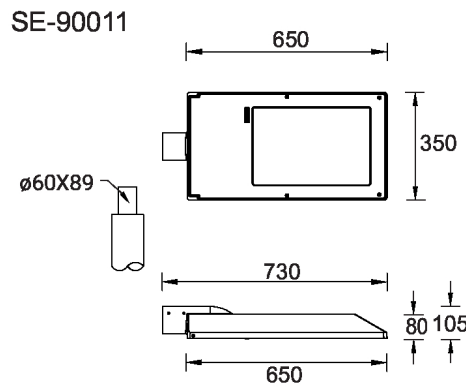

STEAMER 2 (SE-90011)

Technical information

Material	Aluminium
Light source	6 x 3 LED
Power	157 W
Lumen	11398 - 15997 lm
Efficacy	73 - 102 lm/W
Driver option	Integral control gear
Driver	Constant current (CC)
Input voltage	220-240 V 50/60 Hz

Optic	T2, T3, T4, T5, ME
Optic value	142°x42°, 141°x47°, 95°x84°, 88°x140°, 136°x39°
CCT / CRI	3000K CRI 80
Dimming type	On/Off, 1-10V, DALI
Product colours	Black, Dark Grey, White, Matt Silver, Bronze, Concrete - Urban, Softscape - Urban, Stone - Urban, Corten - Urban, Oak - Woodland, Walnut - Woodland, Pine - Woodland
Weight	14.5 kg
Operating temperature	-20 °C to 50 °C
Cable	One IP68 connector supplied with 0.5 m of 3x1.0 sqmm outdoor cable

Through wiring	Single cable entry
Lens / Reflector / Optic	Clear toughened glass, High-efficiency PMMA lens
MacAdam Ellipse	3 SDCM
Lifetime L90B10 (hours)	> 109,000
Lifetime L80B10 (hours)	> 109,000
Lifetime L80B50 (hours)	> 109,000
Variants (On/Off, 1-10V, DALI)	Compatible with EN/ IEC 60598-2-22: Suitable for emergency installations as central supply, non-maintained (Z0)

Accessories

Double arm mount
A91160

Double arm mount
A91560