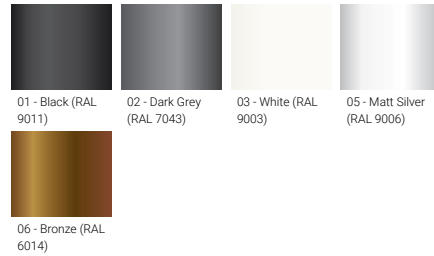

- Integral control gear

**Optic**

**Product colour**

**Special finishes upon request**

**STEAMER 2 (SE-90011)**

**Technical information**

<b>Material</b>	Aluminium
<b>Light source</b>	6 x 3 LED
<b>Power</b>	157 W
<b>Lumen</b>	11398 - 15997 lm
<b>Efficacy</b>	73 - 102 lm/W
<b>Driver option</b>	Integral control gear
<b>Driver</b>	Constant current (CC)
<b>Input voltage</b>	220-240 V 50/60 Hz

<b>Optic</b>	T2, T3, T4, T5, ME
<b>Optic value</b>	142°x42°, 141°x47°, 95°x84°, 88°x140°, 136°x39°
<b>CCT / CRI</b>	3000K CRI 80
<b>Dimming type</b>	On/Off, 1-10V, DALI
<b>Product colours</b>	Black, Dark Grey, White, Matt Silver, Bronze, Concrete - Urban, Softscape - Urban, Stone - Urban, Corten - Urban, Oak - Woodland, Walnut - Woodland, Pine - Woodland
<b>Weight</b>	14.5 kg
<b>Operating temperature</b>	-20 °C to 50 °C
<b>Cable</b>	One IP68 connector supplied with 0.5 m of 3x1.0 sqmm outdoor cable