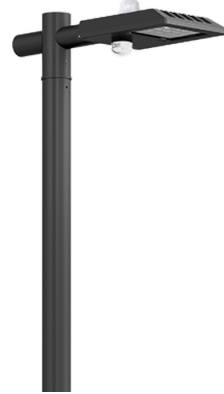

STEAMER 2 (SE-90012-LC)

Product description

Rectangular - Large - LIGHTCONNECT™

Luminaire Structure

- Die-cast aluminium housing
- Pre-treated before powder coating ensuring high corrosion resistance
- Single cable entry
- One IP68 connector supplied with 0.5 m of 3x1.0 sqmm outdoor cable

- Stainless steel fasteners in grade 304 with zinc flake coating (ZFC)
- Durable silicone rubber gasket
- Clear toughened glass
- High-efficiency PMMA lens

- Integral control gear
- Surge protection 10kV

Optic

M W EW T2

T3 T4 ME

Product colour

01 - Black (RAL 9011) 02 - Dark Grey (RAL 7043) 03 - White (RAL 9003) 05 - Matt Silver (RAL 9006)

06 - Bronze (RAL 6014)

Special finishes upon request

SU01 - Concrete - Urban SU02 - Softscape - Urban SU03 - Stone - Urban SU04 - Corten - Urban