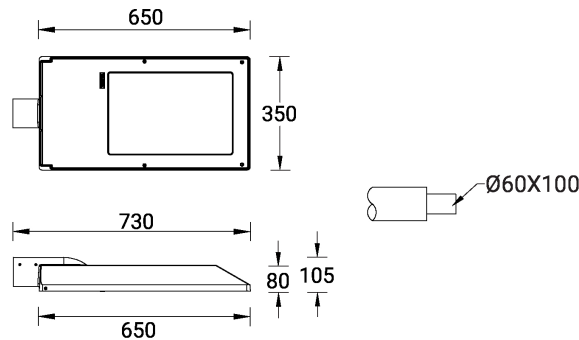

STEAMER 2 (SE-90012-LC)

Technical information

Material	Aluminium	Optic	M, W, EW, T2, T3, T4, ME	Through wiring	Single cable entry
Light source	4 x 24 LED	Optic value	30°, 57°, 105°x115°, 136°x51°, 119°x86°, 102°x74°, 137°x58°		Clear toughened glass,
Power	209 W	CCT / CRI	3000K CRI80, 4000K CRI80	Lens / Reflector / Optic	High-efficiency PMMA lens
Lumen	24479 - 28297 lm	Dimming type	DALI	MacAdam Ellipse	3 SDCM
Efficacy	117 - 135 lm/W		Black, Dark Grey, White, Matt Silver, Bronze, Concrete - Urban, Softscape - Urban, Stone - Urban, Corten - Urban, Oak - Woodland, Walnut - Woodland, Pine - Woodland	Lifetime L90B10 (hours)	> 90,000
Driver option	Integral control gear	Product colours		Lifetime L80B10 (hours)	> 90,000
Driver	Constant current (CC)			Lifetime L80B50 (hours)	> 90,000
Input voltage	220-240 V 50/60 Hz	Weight	10.1 kg		
		Operating temperature	-20 °C to 40 °C		
		Cable	One IP68 connector supplied with 0.5 m of 3x1.0 sqmm outdoor cable		

SE-90012

Accessories

Double arm mount
A91160

Double arm mount
A91560