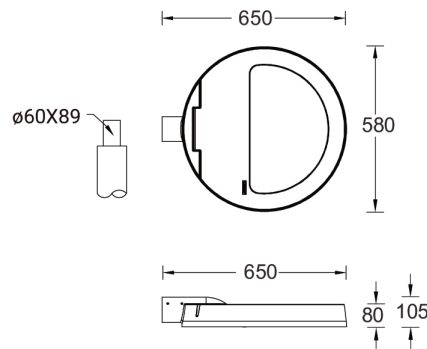

STEAMER 12 (SE-90031)

Technical information

Material	Aluminium
Light source	6 x 3 LED
Power	157 W
Lumen	11398 - 15997 lm
Efficacy	73 - 102 lm/W
Driver option	Integral control gear
Driver	Constant current (CC)
Input voltage	220-240 V 50/60 Hz

Optic	T2, T3, T4, T5, ME
Optic value	142°x42°, 141°x47°, 95°x84°, 88°x140°, 136°x39°
Dimming type	On/Off, 1-10V, DALI
Product colours	Black, Dark Grey, White, Matt Silver, Bronze, Concrete - Urban, Softscape - Urban, Stone - Urban, Corten - Urban, Oak - Woodland, Walnut - Woodland, Pine - Woodland
Weight	10.1 kg
Operating temperature	-20 °C to 50 °C
Cable	One IP68 connector supplied with 0.5 m of 3x1.0 sqmm outdoor cable
Through wiring	Single cable entry

Lens / Reflector / Optic	Clear toughened glass, High-efficiency PMMA lens
MacAdam Ellipse	3 SDCM
Lifetime L90B10 (hours)	> 109,000
Lifetime L80B10 (hours)	> 109,000
Lifetime L80B50 (hours)	> 109,000
Variants (On/Off, 1-10V, DALI)	Compatible with EN/ IEC 60598-2-22: Suitable for emergency installations as central supply, non-maintained (Z0)

SE-90031

Accessories

Double arm mount
A91160

Double arm mount
A91560