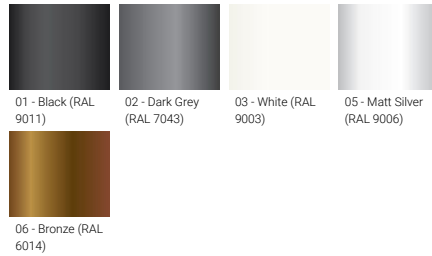

- Integral control gear

**Optic**

**Product colour**

**Special finishes upon request**

**STEAMER 12 (SE-90031)**

**Technical information**

<b>Material</b>	Aluminium
<b>Light source</b>	6 x 3 LED
<b>Power</b>	157 W
<b>Lumen</b>	11398 - 15997 lm
<b>Efficacy</b>	73 - 102 lm/W
<b>Driver option</b>	Integral control gear
<b>Driver</b>	Constant current (CC)
<b>Input voltage</b>	220-240 V 50/60 Hz

<b>Optic</b>	T2, T3, T4, T5, ME
<b>Optic value</b>	142°x42°, 141°x47°, 95°x84°, 88°x140°, 136°x39°
<b>Dimming type</b>	On/Off, 1-10V, DALI
<b>Product colours</b>	Black, Dark Grey, White, Matt Silver, Bronze, Concrete - Urban, Softscape - Urban, Stone - Urban, Corten - Urban, Oak - Woodland, Walnut - Woodland, Pine - Woodland
<b>Weight</b>	10.1 kg
<b>Operating temperature</b>	-20 °C to 50 °C
<b>Cable</b>	One IP68 connector supplied with 0.5 m of 3x1.0 sqmm outdoor cable
<b>Through wiring</b>	Single cable entry