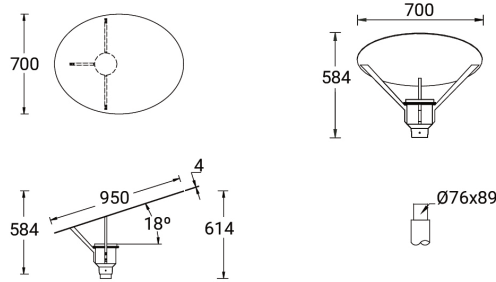

**SYNDY 1 (SY-20643)**

**Product description**

Oval - Supplied with a cylindrical, straight aluminium pole - Height options: 3 - 6 m

**Luminaire Structure**

- Die-cast aluminium housing
- Pre-treated before powder coating ensuring high corrosion resistance
- Extruded aluminium column
- Single cable entry
- Stainless steel fasteners in grade 304 with zinc flake coating (ZFC)
- Durable silicone rubber gasket
- Clear toughened glass
- White coated aluminium reflector on the top of luminaire
- Integral control gear
- Maximum wind load resistance is 120 km/h

SY-20643

**Accessories**

**SYNDY 1** (SY-20643)

---

6 m - Cylindrical, straight  
aluminium pole for SYNDY,  
ANESTI, ARGENTINA  
**APD160127-ASP**

---

---

5 m - Cylindrical, straight  
aluminium pole for SYNDY,  
ANESTI, ARGENTINA  
**APD150127-ASP**

---

---

4 m - Cylindrical, straight  
aluminium pole for SYNDY,  
ANESTI  
**APD140102-ASP**

---

---

3 m - Cylindrical, straight  
aluminium pole for SYNDY,  
ANESTI  
**APD130102-ASP**

---