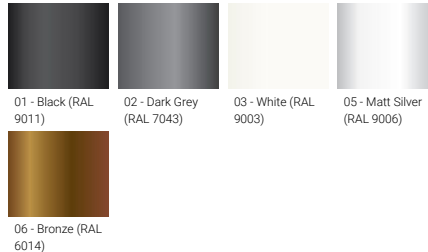

**SYNDY 1 (SY-20643)**

**Product description**

Oval - Supplied with a cylindrical, straight aluminium pole - Height options: 3 - 6 m

**Luminaire Structure**

- Die-cast aluminium housing
- Pre-treated before powder coating ensuring high corrosion resistance
- Extruded aluminium column
- Single cable entry
- Stainless steel fasteners in grade 304 with zinc flake coating (ZFC)
- Durable silicone rubber gasket
- Clear toughened glass
- White coated aluminium reflector on the top of luminaire
- Integral control gear
- Maximum wind load resistance is 120 km/h

**Optic**

G

**Product colour**

**Special finishes upon request**

**SYNDY 1 (SY-20643)**

**Technical information**

<b>Material</b>	Aluminium	<b>Optic</b>	G	<b>Product colours</b>	Black, Dark Grey, White, Matt Silver, Bronze, Concrete - Urban, Softscape - Urban, Stone - Urban, Corten - Urban, Oak - Woodland, Walnut - Woodland, Pine - Woodland
<b>Light source</b>	1 COB	<b>Optic value</b>	110°x 122°	<b>Weight</b>	23.2 kg
<b>Power</b>	40 W	<b>CCT / CRI</b>	3000K, 4000K	<b>Operating temperature</b>	-20 °C to 50 °C
<b>Lumen</b>	2322 - 2351 lm	<b>Bug</b>	B1-U2-G2	<b>Through wiring</b>	Single cable entry
<b>Efficacy</b>	58 - 59 lm/W	<b>ULR</b>	3%	<b>Lens / Reflector / Optic</b>	Clear toughened glass, White coated aluminium reflector on the top of luminaire
<b>Driver option</b>	Integral control gear	<b>ULOR</b>	3%	<b>MacAdam Ellipse</b>	3 SDCM
<b>Driver</b>	Constant current (CC)	<b>CIE flux code n°3</b>	91	<b>Lifetime L90B10 (hours)</b>	> 55,000
<b>Input voltage</b>	220-240 V 50/60 Hz	<b>Dimming type</b>	On/Off, 1-10V, DALI	<b>Variants (On/Off, 1-10V, DALI)</b>	Compatible with EN/ IEC 60598-2-22: Suitable for emergency installations as central supply, non-maintained (Z0)