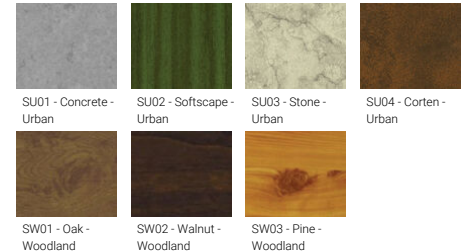

**Optic**

G

**Product colour**

**Special finishes upon request**

**SYNDY 1 (SY-20643)**

**Technical information**

<b>Material</b>	Aluminium	<b>Optic</b>	G	<b>Product colours</b>	Black, Dark Grey, White, Matt Silver, Bronze, Concrete - Urban, Softscape - Urban, Stone - Urban, Corten - Urban, Oak - Woodland, Walnut - Woodland, Pine - Woodland
<b>Light source</b>	1 COB	<b>Optic value</b>	110°x 122°	<b>Weight</b>	23.2 kg
<b>Power</b>	40 W	<b>CCT / CRI</b>	3000K, 4000K	<b>Operating temperature</b>	-20 °C to 50 °C
<b>Lumen</b>	2322 - 2351 lm	<b>Bug</b>	B1-U2-G2	<b>Through wiring</b>	Single cable entry
<b>Efficacy</b>	58 - 59 lm/W	<b>ULR</b>	3%	<b>Lens / Reflector / Optic</b>	Clear toughened glass, White coated aluminium reflector on the top of luminaire
<b>Driver option</b>	Integral control gear	<b>ULOR</b>	3%	<b>MacAdam Ellipse</b>	3 SDCM
<b>Driver</b>	Constant current (CC)	<b>CIE flux code n°3</b>	91	<b>Lifetime L90B10 (hours)</b>	> 55,000
<b>Input voltage</b>	220-240 V 50/60 Hz	<b>Dimming type</b>	On/Off, 1-10V, DALI	<b>Variants (On/Off, 1-10V, DALI)</b>	Compatible with EN/ IEC 60598-2-22: Suitable for emergency installations as central supply, non-maintained (Z0)