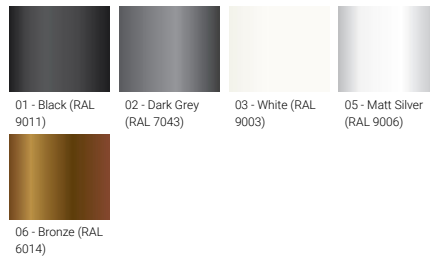

Product colour