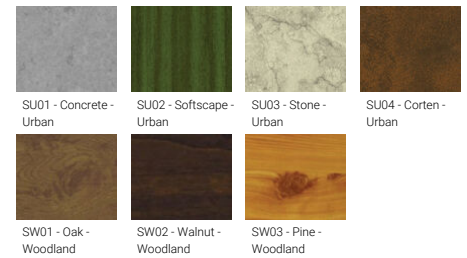

Optic

G

Product colour

Special finishes upon request

SYNDY 1 (SY-20644)

Technical information

Material	Aluminium
Light source	1 COB
Power	55 W
Lumen	2944 - 3150 lm
Efficacy	54 - 57 lm/W
Driver option	Integral control gear
Driver	Constant current (CC)
Input voltage	220-240 V 50/60 Hz
Optic	G

Optic value	110°x 122°
CCT / CRI	3000K, 4000K
Bug	B1-U3-G2
ULR	3%
ULOR	3%
CIE flux code n°3	91
Dimming type	On/Off, 1-10V, DALI
Product colours	Black, Dark Grey, White, Matt Silver, Bronze, Concrete - Urban, Softscape - Urban, Stone - Urban, Corten - Urban, Oak - Woodland, Walnut - Woodland, Pine - Woodland
Weight	23.2 kg