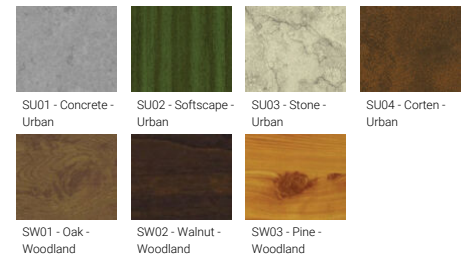

**Optic**

G

**Product colour**

**Special finishes upon request**

**SYNDY 1 (SY-20644)**

**Technical information**

<b>Material</b>	Aluminium
<b>Light source</b>	1 COB
<b>Power</b>	55 W
<b>Lumen</b>	2944 - 3150 lm
<b>Efficacy</b>	54 - 57 lm/W
<b>Driver option</b>	Integral control gear
<b>Driver</b>	Constant current (CC)
<b>Input voltage</b>	220-240 V 50/60 Hz
<b>Optic</b>	G

<b>Optic value</b>	110°x 122°
<b>CCT / CRI</b>	3000K, 4000K
<b>Bug</b>	B1-U3-G2
<b>ULR</b>	3%
<b>ULOR</b>	3%
<b>CIE flux code n°3</b>	91
<b>Dimming type</b>	On/Off, 1-10V, DALI
<b>Product colours</b>	Black, Dark Grey, White, Matt Silver, Bronze, Concrete - Urban, Softscape - Urban, Stone - Urban, Corten - Urban, Oak - Woodland, Walnut - Woodland, Pine - Woodland
<b>Weight</b>	23.2 kg