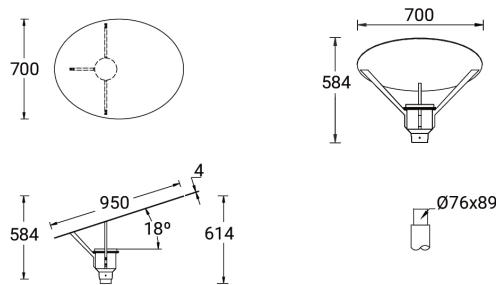

SYNDY 1 (SY-20644)

Technical information

Material	Aluminium
Light source	1 COB
Power	55 W
Lumen	2944 - 3150 lm
Efficacy	54 - 57 lm/W
Driver option	Integral control gear
Driver	Constant current (CC)
Input voltage	220-240 V 50/60 Hz
Optic	G

Optic value	110°x 122°
CCT / CRI	3000K, 4000K
Bug	B1-U3-G2
ULR	3%
ULOR	3%
CIE flux code n°3	91
Dimming type	On/Off, 1-10V, DALI
Product colours	Black, Dark Grey, White, Matt Silver, Bronze, Concrete - Urban, Softscape - Urban, Stone - Urban, Corten - Urban, Oak - Woodland, Walnut - Woodland, Pine - Woodland
Weight	23.2 kg

Operating temperature	-20 °C to 50 °C
Through wiring	Single cable entry
Lens / Reflector / Optic	Clear toughened glass, White coated aluminium reflector on the top of luminaire
MacAdam Ellipse	3 SDCM
Lifetime L90B10 (hours)	> 50,700
Lifetime L80B10 (hours)	> 63,500
Lifetime L80B50 (hours)	> 63,500
Variants (On/Off, 1-10V, DALI)	Compatible with EN/ IEC 60598-2-22: Suitable for emergency installations as central supply, non-maintained (Z0)

SY-20644