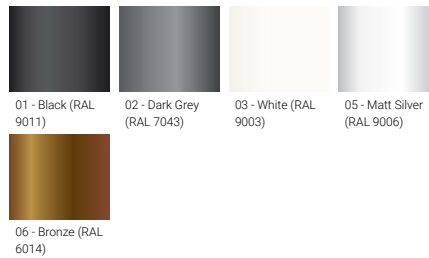

SYNDY 1 (SY-20644)

Product description

Oval - Supplied with a cylindrical, straight aluminium pole
 pole - Height options: 3 - 6 m

Luminaire Structure

- Die-cast aluminium housing
- Pre-treated before powder coating ensuring high corrosion resistance
- Extruded aluminium column
- Single cable entry
- Stainless steel fasteners in grade 304 with zinc flake coating (ZFC)
- Durable silicone rubber gasket
- Clear toughened glass
- White coated aluminium reflector on the top of luminaire
- Integral control gear
- Maximum wind load resistance is 120 km/h

Optic

G

Product colour

Special finishes upon request

SYNDY 1 (SY-20644)

Technical information

Material	Aluminium
Light source	1 COB
Power	55 W
Lumen	2944 - 3150 lm
Efficacy	54 - 57 lm/W
Driver option	Integral control gear
Driver	Constant current (CC)
Input voltage	220-240 V 50/60 Hz
Optic	G

Optic value	110°x 122°
CCT / CRI	3000K, 4000K
Bug	B1-U3-G2
ULR	3%
ULOR	3%
CIE flux code n°3	91
Dimming type	On/Off, 1-10V, DALI
Product colours	Black, Dark Grey, White, Matt Silver, Bronze, Concrete - Urban, Softscape - Urban, Stone - Urban, Corten - Urban, Oak - Woodland, Walnut - Woodland, Pine - Woodland
Weight	23.2 kg