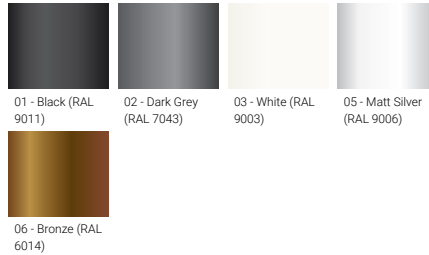

Product colour