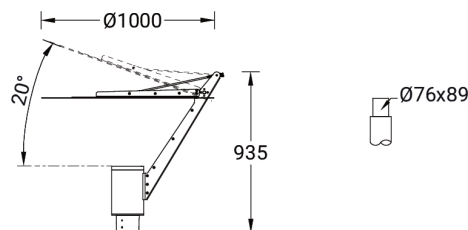

SYNDY 2 (SY-20913)

Technical information

Material	Aluminium	Optic value	122°x 120°	Operating temperature	-20 °C to 40 °C
Light source	1 COB	CCT / CRI	3000K, 4000K	Cable	One IP68 connector supplied with 0.2 m of 3x1.0 sqmm outdoor cable
Power	39 W	Bug	B1-U3-G1	Through wiring	Single cable entry
Lumen	1986 - 2491 lm	ULR	4%	Lens / Reflector / Optic	Clear toughened glass, White coated aluminium reflector on the top of luminaire
Efficacy	51 - 64 lm/W	ULOR	4%	MacAdam Ellipse	3 SDCM
Driver option	Integral control gear	CIE flux code n°3	94	Lifetime L90B10 (hours)	> 50,700
Driver	Constant current (CC)	Dimming type	On/Off, 1-10V, DALI	Lifetime L80B10 (hours)	> 63,500
Input voltage	220-240 V 50/60 Hz	Product colours	Black, Dark Grey, White, Matt Silver, Bronze, Concrete - Urban, Softscape - Urban, Stone - Urban, Corten - Urban, Oak - Woodland, Walnut - Woodland, Pine - Woodland	Lifetime L80B50 (hours)	> 63,500
Optic	G	Weight	34.6 kg	Variants (1-10V, DALI)	Compatible with EN/ IEC 60598-2-22: Suitable for emergency installations as central supply, non-maintained (Z0)

SY-20913

Accessories

Circuit breaker box IP44 A21291	Root mount kit A20691	DALI Control System Control-DALI	4 m - Cylindrical, straight aluminium pole for SYNDY APD140140-SYNDY