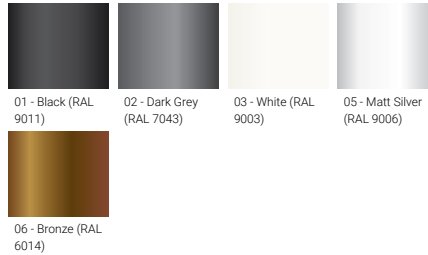

Product colour