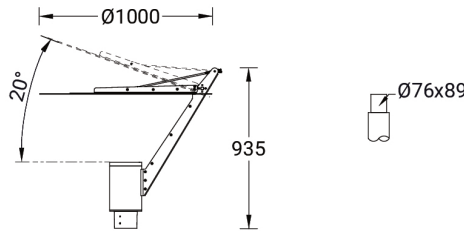

SYNDY 2 (SY-20913)

Technical information

Material	Aluminium
Light source	1 COB
Power	39 W
Lumen	1986 - 2491 lm
Efficacy	51 - 64 lm/W
Driver option	Integral control gear
Driver	Constant current (CC)
Input voltage	220-240 V 50/60 Hz
Optic	G

Optic value	122°x 120°
CCT / CRI	3000K, 4000K
Bug	B1-U3-G1
ULR	4%
ULOR	4%
CIE flux code n°3	94
Dimming type	On/Off, 1-10V, DALI
Product colours	Black, Dark Grey, White, Matt Silver, Bronze, Concrete - Urban, Softscape - Urban, Stone - Urban, Corten - Urban, Oak - Woodland, Walnut - Woodland, Pine - Woodland
Weight	34.6 kg

Operating temperature	-20 °C to 40 °C
Cable	One IP68 connector supplied with 0.2 m of 3x1.0 sqmm outdoor cable
Through wiring	Single cable entry
Lens / Reflector / Optic	Clear toughened glass, White coated aluminium reflector on the top of luminaire
MacAdam Ellipse	3 SDCM
Lifetime L90B10 (hours)	> 50,700
Lifetime L80B10 (hours)	> 63,500
Lifetime L80B50 (hours)	> 63,500
Variants (1-10V, DALI)	Compatible with EN/ IEC 60598-2-22: Suitable for emergency installations as central supply, non-maintained (Z0)

SY-20913