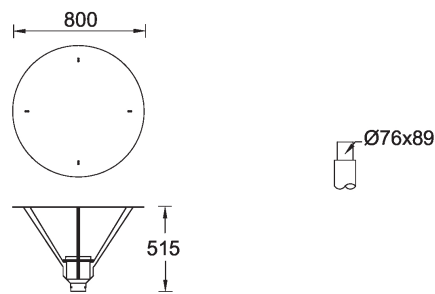

SYNDY 3 (SY-20932)

Technical information

Material	Aluminium
Light source	1 COB
Power	55 W
Lumen	2933 - 3139 lm
Efficacy	53 - 57 lm/W
Driver option	Integral control gear
Driver	Constant current (CC)
Input voltage	220-240 V 50/60 Hz
Optic	G

Optic value	118°x 122°
CCT / CRI	3000K, 4000K
Bug	B1-U2-G1
ULR	1%
ULOR	1%
CIE flux code n°3	96
Dimming type	On/Off, 1-10V, DALI
Product colours	Black, Dark Grey, White, Matt Silver, Bronze, Concrete - Urban, Softscape - Urban, Stone - Urban, Corten - Urban, Oak - Woodland, Walnut - Woodland, Pine - Woodland
Weight	26.0 kg

Operating temperature	-20 °C to 50 °C
Through wiring	Single cable entry
Lens / Reflector / Optic	Clear toughened glass, White coated aluminium reflector on the top of luminaire
MacAdam Ellipse	3 SDCM
Lifetime L90B10 (hours)	> 50,700
Lifetime L80B10 (hours)	> 63,500
Lifetime L80B50 (hours)	> 63,500
Variants (On/Off, 1-10V, DALI)	Compatible with EN/ IEC 60598-2-22: Suitable for emergency installations as central supply, non-maintained (Z0)

SY-20932