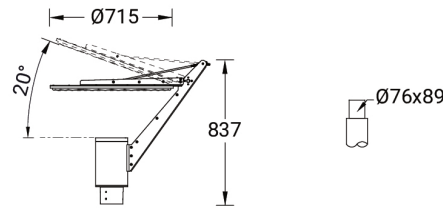

SYNDY 4 (SY-21093)

Technical information

Material	Aluminium
Light source	1 COB
Power	39 W
Lumen	2221 - 2787 lm
Efficacy	57 - 71 lm/W
Driver option	Integral control gear
Driver	Constant current (CC)
Input voltage	220-240 V 50/60 Hz
Optic	G

Optic value	52°x 55°
CCT / CRI	3000K, 4000K
Bug	B2-U3-G0
ULR	3%
ULOR	3%
CIE flux code n°3	100
Dimming type	On/Off, 1-10V, DALI
Product colours	Black, Dark Grey, White, Matt Silver, Bronze, Concrete - Urban, Softscape - Urban, Stone - Urban, Corten - Urban, Oak - Woodland, Walnut - Woodland, Pine - Woodland
Weight	31.1 kg

Operating temperature	-20 °C to 40 °C
Cable	One IP68 connector supplied with 0.2 m of 3x1.0 sqmm outdoor cable
Through wiring	Single cable entry
Lens / Reflector / Optic	Clear toughened glass, Aluminium parabolic reflector on the top of luminaire
MacAdam Ellipse	3 SDCM
Lifetime L90B10 (hours)	> 50,700
Lifetime L80B10 (hours)	> 63,500
Lifetime L80B50 (hours)	> 63,500
Variants (1-10V, DALI)	Compatible with EN/ IEC 60598-2-22: Suitable for emergency installations as central supply, non-maintained (Z0)

SY-21093