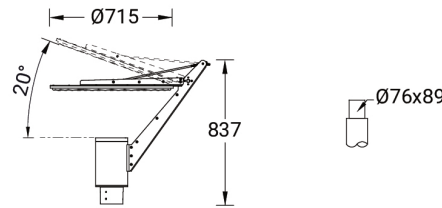

SYNDY 4 (SY-21094)

Technical information

Material	Aluminium
Light source	1 COB
Power	49 W
Lumen	2605 - 3269 lm
Efficacy	53 - 67 lm/W
Driver option	Integral control gear
Driver	Constant current (CC)
Input voltage	220-240 V 50/60 Hz
Optic	G

Optic value	52°x 55°
CCT / CRI	3000K, 4000K
Bug	B2-U3-G0
ULR	3%
ULOR	3%
CIE flux code n°3	100
Dimming type	On/Off, 1-10V, DALI
Product colours	Black, Dark Grey, White, Matt Silver, Bronze, Concrete - Urban, Softscape - Urban, Stone - Urban, Corten - Urban, Oak - Woodland, Walnut - Woodland, Pine - Woodland
Weight	31.1 kg

Operating temperature	-20 °C to 40 °C
Cable	One IP68 connector supplied with 0.2 m of 3x1.0 sqmm outdoor cable
Through wiring	Single cable entry
Lens / Reflector / Optic	Clear toughened glass, Aluminium parabolic reflector on the top of luminaire
MacAdam Ellipse	3 SDCM
Lifetime L90B10 (hours)	> 50,700
Lifetime L80B10 (hours)	> 63,500
Lifetime L80B50 (hours)	> 63,500
Variants (1-10V, DALI)	Compatible with EN/ IEC 60598-2-22: Suitable for emergency installations as central supply, non-maintained (Z0)

SY-21094