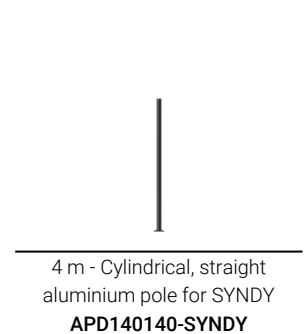

Accessories