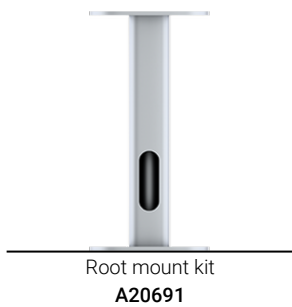

SYNDY 4 (SY-21094)**Product description**

Round - Supplied with a cylindrical, straight aluminium pole
pole - Height options: 4 - 6 m

**Luminaire Structure**

- Die-cast aluminium housing
- Pre-treated before powder coating ensuring high corrosion resistance
- Extruded aluminium column
- Single cable entry
- One IP68 connector supplied with 0.2 m of 3x1.0 sqmm outdoor cable
- Stainless steel fasteners in grade 304 with zinc flake coating (ZFC)
- Durable silicone rubber gasket
- Clear toughened glass
- Aluminium parabolic reflector on the top of luminaire
- Integral control gear
- Maximum wind load resistance is 120 km/h

Material	Aluminium
Light source	1 COB
Power	49 W
Lumen	2605 - 3269 lm
Efficacy	53 - 67 lm/W
Driver option	Integral control gear
Driver	Constant current (CC)
Input voltage	220-240 V 50/60 Hz
Optic	G

Optic value	52°x 55°
CCT / CRI	3000K, 4000K
Bug	B2-U3-G0
ULR	3%
ULOR	3%
CIE flux code n°3	100
Dimming type	On/Off, 1-10V, DALI
Product colours	Black, Dark Grey, White, Matt Silver, Bronze, Concrete - Urban, Softscape - Urban, Stone - Urban, Corten - Urban, Oak - Woodland, Walnut - Woodland, Pine - Woodland
Weight	31.1 kg

Operating temperature	-20 °C to 40 °C
Cable	One IP68 connector supplied with 0.2 m of 3x1.0 sqmm outdoor cable
Through wiring	Single cable entry
Lens / Reflector / Optic	Clear toughened glass, Aluminium parabolic reflector on the top of luminaire
MacAdam Ellipse	3 SDCM
Lifetime L90B10 (hours)	> 50,700
Lifetime L80B10 (hours)	> 63,500
Lifetime L80B50 (hours)	> 63,500
Variants (1-10V, DALI)	Compatible with EN/ IEC 60598-2-22: Suitable for emergency installations as central supply, non-maintained (Z0)

SY-21094

Accessories

SYNDY 4 (SY-21094)

5 m - Cylindrical, straight
aluminium pole for SYNDY
APD150140-SYNDY

6 m - Cylindrical, straight
aluminium pole for SYNDY
APD160140-SYNDY
