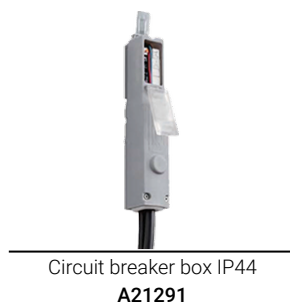

Accessories