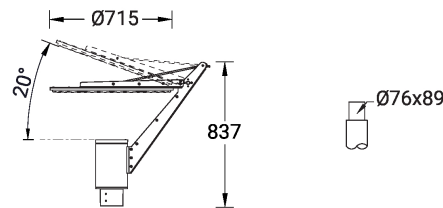

SYNDY 4 (SY-21094)

Technical information

Material	Aluminium
Light source	1 COB
Power	49 W
Lumen	2605 - 3269 lm
Efficacy	53 - 67 lm/W
Driver option	Integral control gear
Driver	Constant current (CC)
Input voltage	220-240 V 50/60 Hz
Optic	G

Optic value	52°x 55°
CCT / CRI	3000K, 4000K
Bug	B2-U3-G0
ULR	3%
ULOR	3%
CIE flux code n°3	100
Dimming type	On/Off, 1-10V, DALI
Product colours	Black, Dark Grey, White, Matt Silver, Bronze, Concrete - Urban, Softscape - Urban, Stone - Urban, Corten - Urban, Oak - Woodland, Walnut - Woodland, Pine - Woodland
Weight	31.1 kg

Operating temperature	-20 °C to 40 °C
Cable	One IP68 connector supplied with 0.2 m of 3x1.0 sqmm outdoor cable
Through wiring	Single cable entry
Lens / Reflector / Optic	Clear toughened glass, Aluminium parabolic reflector on the top of luminaire
MacAdam Ellipse	3 SDCM
Lifetime L90B10 (hours)	> 50,700
Lifetime L80B10 (hours)	> 63,500
Lifetime L80B50 (hours)	> 63,500
Variants (1-10V, DALI)	Compatible with EN/ IEC 60598-2-22: Suitable for emergency installations as central supply, non-maintained (Z0)

SY-21094