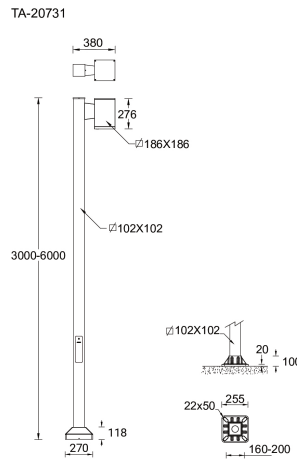

TANGO 35 (TA-20731)

Technical information

Material	Aluminium
Light source	16 LED
Power	35 W
Lumen	3476 - 3910 lm
Efficacy	99 - 112 lm/W
Driver option	Integral control gear
Driver	Constant current (CC)
Input voltage	220-240 V 50/60 Hz
Optic	T2, T3, T4

Optic value	140°x46°, 140°x68°, 91°x76°
CCT / CRI	3000K CRI80, 4000K CRI80
Bug	B1-U0-G1
ULR	0%
ULOR	0%
CIE flux code n°3	98
Dimming type	On/Off, 1-10V, DALI
Product colours	Black, Dark Grey, White, Matt Silver, Bronze, Concrete - Urban, Softscape - Urban, Stone - Urban, Corten - Urban, Oak - Woodland, Walnut - Woodland, Pine - Woodland
Weight	20.4 kg

Operating temperature	-20 °C to 40 °C
Through wiring	Single cable entry
Lens / Reflector / Optic	Clear toughened glass, High-efficiency PMMA lens
MacAdam Ellipse	3 SDCM
Lifetime L90B10 (hours)	> 90,000
Lifetime L80B10 (hours)	> 90,000
Lifetime L80B50 (hours)	> 90,000
Variants (1-10V)	Compatible with EN/ IEC 60598-2-22: Suitable for emergency installations as central supply, non-maintained (Z0)