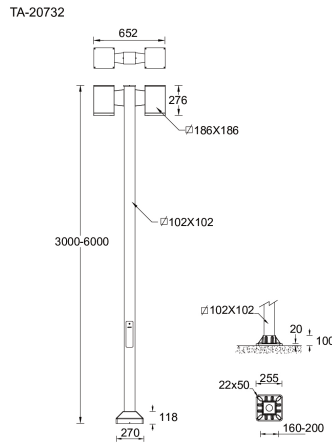

TANGO 35 (TA-20732)

Technical information

Material	Aluminium
Light source	16 & 16 LED
Power	70 W
Lumen	6952 - 7820 lm
Efficacy	99 - 112 lm/W
Driver option	Integral control gear
Driver	Constant current (CC)
Input voltage	220-240 V 50/60 Hz
Optic	T2, T3, T4

Optic value	140°x46°, 140°x68°, 91°x76°
CCT / CRI	3000K CRI80, 4000K CRI80
Bug	B1-U0-G1
ULR	0%
ULOR	0%
CIE flux code n°3	98
Dimming type	On/Off, 1-10V, DALI
Product colours	Black, Dark Grey, White, Matt Silver, Bronze, Concrete - Urban, Softscape - Urban, Stone - Urban, Corten - Urban, Oak - Woodland, Walnut - Woodland, Pine - Woodland
Weight	26.7 kg

Operating temperature	-20 °C to 40 °C
Through wiring	Single cable entry
Lens / Reflector / Optic	Clear toughened glass, High-efficiency PMMA lens
MacAdam Ellipse	3 SDCM
Lifetime L90B10 (hours)	> 90,000
Lifetime L80B10 (hours)	> 90,000
Lifetime L80B50 (hours)	> 90,000
Variants (1-10V)	Compatible with EN/ IEC 60598-2-22: Suitable for emergency installations as central supply, non-maintained (Z0)