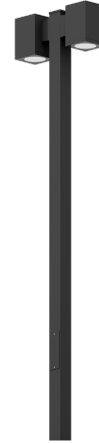

TANGO 35 (TA-20732)

Product description

2 sides - Square - Supplied with a square, straight aluminium pole - Height options: 3 - 6 m

Luminaire Structure

- Die-cast aluminium housing and frame
- Pre-treated before powder coating ensuring high corrosion resistance
- Single cable entry
- Stainless steel fasteners in grade 304 with zinc flake coating (ZFC)

- Durable silicone rubber gasket
- Clear toughened glass
- High-efficiency PMMA lens
- Integral control gear

- Maximum wind load resistance is 140 km/h

Optic

T2 **T3** **T4**

Product colour

01 - Black (RAL 9011) 02 - Dark Grey (RAL 7043) 03 - White (RAL 9003) 05 - Matt Silver (RAL 9006)

TANGO 35 (TA-20732)

Technical information

Material	Aluminium
Light source	16 & 16 LED
Power	70 W
Lumen	6952 - 7820 lm
Efficacy	99 - 112 lm/W
Driver option	Integral control gear
Driver	Constant current (CC)
Input voltage	220-240 V 50/60 Hz
Optic	T2, T3, T4