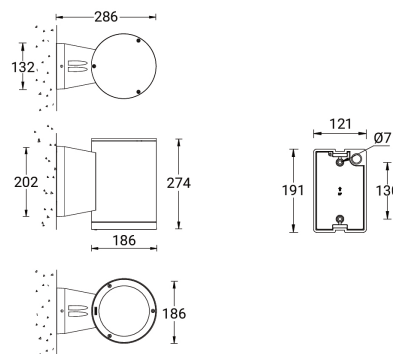

TANGO 29 (TA-31863)

Technical information

Material	Aluminium	Optic	AS	Product colours	Black, Dark Grey, White, Matt Silver, Bronze, Concrete - Urban, Softscape - Urban, Stone - Urban, Corten - Urban, Oak - Woodland, Walnut - Woodland, Pine - Woodland
Light source	1 COB	Optic value	46°x56°	Weight	4.4 kg
Power	42 W	CCT / CRI	3000K CRI80, 4000K CRI80	Operating temperature	-20 °C to 40 °C
Lumen	3377 - 3418 lm	Bug	B2-U0-G0	Through wiring	Single cable entry
Efficacy	80 - 81 lm/W	ULR	0%	Lens / Reflector / Optic	Clear toughened glass, High-efficiency optical reflector
Driver option	Integral control gear	ULOR	0%	MacAdam Ellipse	3 SDCM
Driver	Constant current (CC)	CIE flux code n°3	100	Lifetime L90B10 (hours)	> 55,000
Input voltage	220-240 V 50/60 Hz	Dimming type	On/Off, DALI	Variants (DALI)	Compatible with EN/ IEC 60598-2-22: Suitable for emergency installations as central supply, non-maintained (Z0)

TA-31863