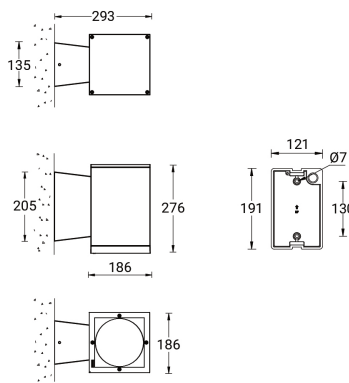

TANGO 30 (TA-31872)

Technical information

Material	Aluminium
Light source	1 COB
Power	29 W
Lumen	2535 - 2566 lm
Efficacy	87 - 88 lm/W
Driver option	Integral control gear
Driver	Constant current (CC)

Input voltage	220-240 V 50/60 Hz
Optic	AS
Optic value	46°x56°
CCT / CRI	3000K CRI80, 4000K CRI80
Dimming type	On/Off, 1-10V, DALI
Product colours	Black, Dark Grey, White, Matt Silver, Bronze, Concrete - Urban, Softscape - Urban, Stone - Urban, Corten - Urban, Oak - Woodland, Walnut - Woodland, Pine - Woodland
Weight	6.5 kg

Operating temperature	-20 °C to 40 °C
Through wiring	Single cable entry
Lens / Reflector / Optic	Clear toughened glass, High-efficiency optical reflector
MacAdam Ellipse	3 SDCM
Lifetime L90B10 (hours)	> 55,000
Variants (1-10V, DALI)	Compatible with EN/ IEC 60598-2-22: Suitable for emergency installations as central supply, non-maintained (Z0)

TA-31872