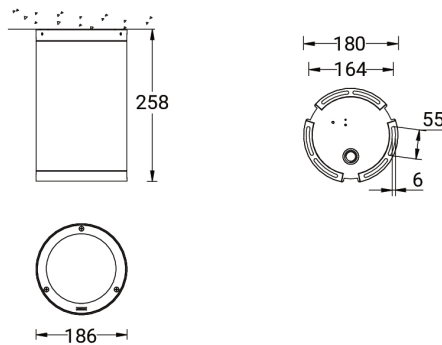

TANGO 33 (TA-80551)

Technical information

Material	Aluminium
Light source	16 LED
Power	35 W
Lumen	3476 - 3910 lm
Efficacy	99 - 112 lm/W
Driver option	Integral control gear
Driver	Constant current (CC)
Input voltage	220-240 V 50/60 Hz
Optic	T2, T3, T4

Optic value	140°x 46°, 140°x 68°, 91°x 76°
CCT / CRI	3000K CRI80, 4000K CRI80
Bug	B1-U0-G1
ULR	0%
ULOR	0%
CIE flux code n°3	98
Dimming type	On/Off, 1-10V, DALI
Product colours	Black, Dark Grey, White, Matt Silver, Bronze, Concrete - Urban, Softscape - Urban, Stone - Urban, Corten - Urban, Oak - Woodland, Walnut - Woodland, Pine - Woodland
Weight	3.7 kg

Operating temperature	-20 °C to 40 °C
Through wiring	Single cable entry
Lens / Reflector / Optic	High-efficiency optical reflector, Clear toughened glass
MacAdam Ellipse	3 SDCM
Lifetime L90B10 (hours)	> 90,000
Lifetime L80B10 (hours)	> 90,000
Lifetime L80B50 (hours)	> 90,000
Variants (1-10V)	Compatible with EN/ IEC 60598-2-22: Suitable for emergency installations as central supply, non-maintained (Z0)

TA-80551