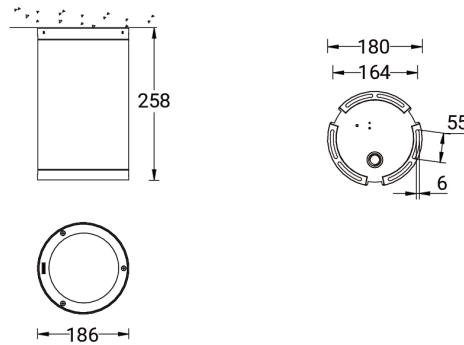

TANGO 33 (TA-80552)

Technical information

Material	Aluminium
Light source	1 COB
Power	29 W
Lumen	2535 - 2566 lm
Efficacy	87 - 88 lm/W
Driver option	Integral control gear
Driver	Constant current (CC)

Input voltage	220-240 V 50/60 Hz
Optic	AS
Optic value	46°x 56°
CCT / CRI	3000K CRI80, 4000K CRI80
Dimming type	On/Off, 1-10V, DALI
Product colours	Black, Dark Grey, White, Matt Silver, Bronze, Concrete - Urban, Softscape - Urban, Stone - Urban, Corten - Urban, Oak - Woodland, Walnut - Woodland, Pine - Woodland
Weight	3.7 kg

Operating temperature	-20 °C to 40 °C
Through wiring	Single cable entry
Lens / Reflector / Optic	High-efficiency optical reflector, Clear toughened glass
MacAdam Ellipse	3 SDCM
Lifetime L90B10 (hours)	> 55,000
Variants (1-10V, DALI)	Compatible with EN/ IEC 60598-2-22: Suitable for emergency installations as central supply, non-maintained (Z0)

TA-80552