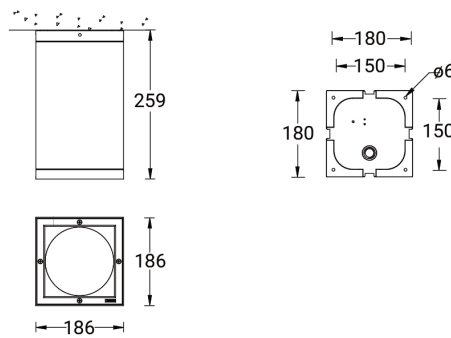

TANGO 34 (TA-80561)

Technical information

Material	Aluminium
Light source	16 LED
Power	35 W
Lumen	3476 - 3910 lm
Efficacy	99 - 112 lm/W
Driver option	Integral control gear
Driver	Constant current (CC)
Input voltage	220-240 V 50/60 Hz
Optic	T2, T3, T4

Optic value	140°x 46°, 140°x 68°, 91°x 76°
CCT / CRI	3000K CRI80, 4000K CRI80
Bug	B1-U0-G1
ULR	0%
ULOR	0%
CIE flux code n°3	98
Dimming type	On/Off, 1-10V, DALI
Product colours	Black, Dark Grey, White, Matt Silver, Bronze, Concrete - Urban, Softscape - Urban, Stone - Urban, Corten - Urban, Oak - Woodland, Walnut - Woodland, Pine - Woodland
Weight	4.5 kg

Operating temperature	-20 °C to 40 °C
Through wiring	Single cable entry
Lens / Reflector / Optic	High-efficiency optical reflector, Clear toughened glass
MacAdam Ellipse	3 SDCM
Lifetime L90B10 (hours)	> 90,000
Lifetime L80B10 (hours)	> 90,000
Lifetime L80B50 (hours)	> 90,000
Variants (1-10V)	Compatible with EN/ IEC 60598-2-22: Suitable for emergency installations as central supply, non-maintained (Z0)

TA-80561

Accessories

DALI CONTROL

DALI Control System
Control-DALI