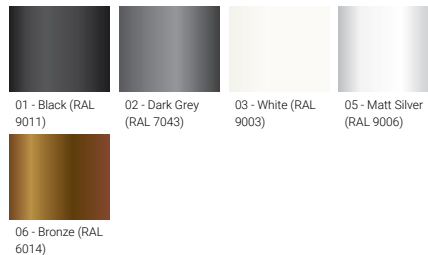

TAURAS 2 (TU-10166-2)

Product description

Ø186 - 1053 mm - Flat top

Luminaire Structure

- Die-cast aluminium housing
- Extruded aluminium column
- Pre-treated before powder coating ensuring high corrosion resistance
- Single cable entry
- One IP68 connector supplied with 0.2 m of 3x1.0 sqmm outdoor cable
- Stainless steel fasteners in grade 304 with zinc flake coating (ZFC)
- Durable silicone rubber gasket
- Clear UV-stabilised polycarbonate diffuser
- Sandblast finishing aluminium reflector
- Integral control gear

Optic

G

Product colour

Special finishes upon request

TAURAS 2 (TU-10166-2)

Technical information

| | |
|----------------------|-----------------------|
| Material | Aluminium |
| Light source | 1 COB |
| Power | 41 W |
| Lumen | 756 - 765 lm |
| Efficacy | 18 - 19 lm/W |
| Driver option | Integral control gear |
| Driver | Constant current (CC) |
| Input voltage | 220-240 V 50/60 Hz |
| Optic | G |

| | |
|--------------------------|--|
| Optic value | 360° |
| CCT / CRI | 3000K CRI80, 4000K CRI80 |
| Bug | B0-U3-G1, B1-U3-G1 |
| ULR | 32% |
| ULOR | 32% |
| CIE flux code n°3 | 72 |
| Dimming type | On/Off, 1-10V, DALI |
| Product colours | Black, Dark Grey, White, Matt Silver, Bronze, Concrete - Urban, Softscape - Urban, Stone - Urban, Corten - Urban, Oak - Woodland, Walnut - Woodland, Pine - Woodland |
| Weight | 8.4 kg |