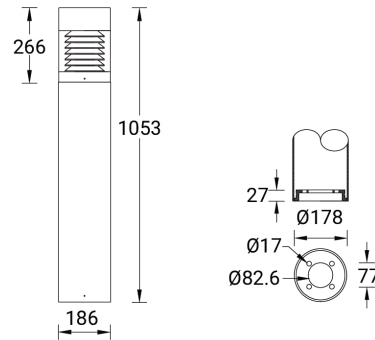

TAURAS 2 (TU-10166-2)

Technical information

Material	Aluminium
Light source	1 COB
Power	41 W
Lumen	756 - 765 lm
Efficacy	18 - 19 lm/W
Driver option	Integral control gear
Driver	Constant current (CC)
Input voltage	220-240 V 50/60 Hz
Optic	G

Optic value	360°
CCT / CRI	3000K CRI80, 4000K CRI80
Bug	B0-U3-G1, B1-U3-G1
ULR	32%
ULOR	32%
CIE flux code n°3	72
Dimming type	On/Off, 1-10V, DALI
Product colours	Black, Dark Grey, White, Matt Silver, Bronze, Concrete - Urban, Softscape - Urban, Stone - Urban, Corten - Urban, Oak - Woodland, Walnut - Woodland, Pine - Woodland
Weight	8.4 kg

Operating temperature	-20 °C to 40 °C
Cable	One IP68 connector supplied with 0.2 m of 3x1.0 sqmm outdoor cable
Through wiring	Single cable entry
Lens / Reflector / Optic	Clear UV-stabilised polycarbonate diffuser, Sandblast finishing aluminium reflector
MacAdam Ellipse	3 SDCM
Lifetime L90B10 (hours)	> 55,000
Variants (1-10V, DALI)	Compatible with EN/ IEC 60598-2-22: Suitable for emergency installations as central supply, non-maintained (Z0)

TU-10166-2