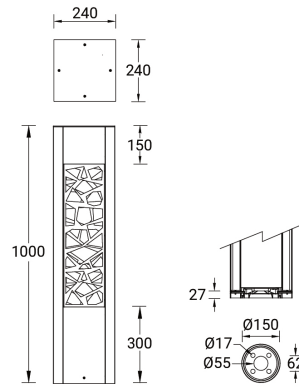

VANCOUVER 11 (VA-10021)

Technical information

Material	Aluminium
Light source	1 COB
Power	21 W
Lumen	563 - 570 lm
Efficacy	27 lm/W
Driver option	Integral control gear
Driver	Constant current (CC)
Input voltage	220-240 V 50/60 Hz
Optic	G

Optic value	65°
CCT / CRI	3000K CRI80, 4000K CRI80
Bug	B1-U1-G0
ULR	2%
ULOR	2%
CIE flux code n°3	99
Dimming type	On/Off, 1-10V, DALI
Product colours	Black, Dark Grey, White, Matt Silver, Bronze, Concrete - Urban, Softscape - Urban, Stone - Urban, Corten - Urban, Oak - Woodland, Walnut - Woodland, Pine - Woodland
Weight	15.8 kg

Operating temperature	-20 °C to 40 °C
Cable	One IP68 connector supplied with 0.2 m of 3x1.0 sqmm outdoor cable
Through wiring	Single cable entry
Lens / Reflector / Optic	High-efficiency optical reflector, Clear toughened glass
MacAdam Ellipse	3 SDCM
Lifetime L90B10 (hours)	> 61,000
Variants (On/Off, 1-10V, DALI)	Compatible with EN/ IEC 60598-2-22: Suitable for emergency installations as central supply, non-maintained (Z0)

VA-10021