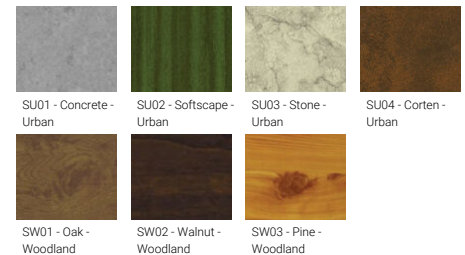

VANCOUVER 11 (VA-10021)

Product description

240x240 mm - 1000 mm - Decorative pattern type 1

Luminaire Structure

- Die-cast aluminium housing
- Extruded aluminium column
- Pre-treated before powder coating ensuring high corrosion resistance
- Single cable entry
- One IP68 connector supplied with 0.2 m of 3x1.0 sqmm outdoor cable
- Stainless steel fasteners in grade 304 with zinc flake coating (ZFC)
- Durable silicone rubber gasket
- High-efficiency optical reflector
- Clear toughened glass
- Integral control gear

Optic

G

Product colour

Special finishes upon request

VANCOUVER 11 (VA-10021)

Technical information

Material	Aluminium
Light source	1 COB
Power	21 W
Lumen	563 - 570 lm
Efficacy	27 lm/W
Driver option	Integral control gear
Driver	Constant current (CC)
Input voltage	220-240 V 50/60 Hz
Optic	G

Optic value	65°
CCT / CRI	3000K CRI80, 4000K CRI80
Bug	B1-U1-G0
ULR	2%
ULOR	2%
CIE flux code n°3	99
Dimming type	On/Off, 1-10V, DALI
Product colours	Black, Dark Grey, White, Matt Silver, Bronze, Concrete - Urban, Softscape - Urban, Stone - Urban, Corten - Urban, Oak - Woodland, Walnut - Woodland, Pine - Woodland
Weight	15.8 kg