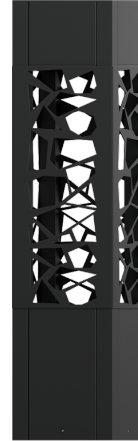

VANCOUVER 11 (VA-10021)

Product description

240x240 mm - 1000 mm - Decorative pattern type 1

Luminaire Structure

- Die-cast aluminium housing
- Extruded aluminium column
- Pre-treated before powder coating ensuring high corrosion resistance
- Single cable entry
- One IP68 connector supplied with 0.2 m of 3x1.0 sqmm outdoor cable
- Stainless steel fasteners in grade 304 with zinc flake coating (ZFC)
- Durable silicone rubber gasket
- High-efficiency optical reflector
- Clear toughened glass
- Integral control gear

Optic

G

Product colour

Special finishes upon request

VANCOUVER 11 (VA-10021)

Technical information

Material	Aluminium
Light source	1 COB
Power	21 W
Lumen	563 - 570 lm
Efficacy	27 lm/W
Driver option	Integral control gear
Driver	Constant current (CC)
Input voltage	220-240 V 50/60 Hz
Optic	G

Operating temperature	-20 °C to 40 °C
Cable	One IP68 connector supplied with 0.2 m of 3x1.0 sqmm outdoor cable
Through wiring	Single cable entry
Lens / Reflector / Optic	High-efficiency optical reflector, Clear toughened glass
MacAdam Ellipse	3 SDCM
Lifetime L90B10 (hours)	> 61,000
Variants (On/Off, 1-10V, DALI)	Compatible with EN/ IEC 60598-2-22: Suitable for emergency installations as central supply, non-maintained (Z0)