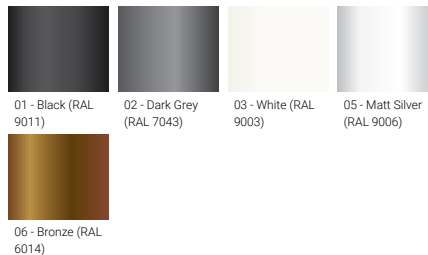

VANCOUVER 11 (VA-10021)

Product description

240x240 mm - 1000 mm - Decorative pattern type 1

Luminaire Structure

- Die-cast aluminium housing
- Extruded aluminium column
- Pre-treated before powder coating ensuring high corrosion resistance
- Single cable entry
- One IP68 connector supplied with 0.2 m of 3x1.0 sqmm outdoor cable
- Stainless steel fasteners in grade 304 with zinc flake coating (ZFC)
- Durable silicone rubber gasket
- High-efficiency optical reflector
- Clear toughened glass
- Integral control gear

Optic

G

Product colour

Special finishes upon request

VANCOUVER 11 (VA-10021)

Technical information

Material	Aluminium
Light source	1 COB
Power	21 W
Lumen	563 - 570 lm
Efficacy	27 lm/W
Driver option	Integral control gear
Driver	Constant current (CC)
Input voltage	220-240 V 50/60 Hz
Optic	G

Optic value	65°
CCT / CRI	3000K CRI80, 4000K CRI80
Bug	B1-U1-G0
ULR	2%
ULOR	2%
CIE flux code n°3	99
Dimming type	On/Off, 1-10V, DALI
Product colours	Black, Dark Grey, White, Matt Silver, Bronze, Concrete - Urban, Softscape - Urban, Stone - Urban, Corten - Urban, Oak - Woodland, Walnut - Woodland, Pine - Woodland
Weight	15.8 kg