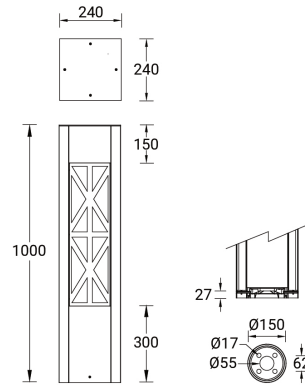

VANCOUVER 12 (VA-10031)

Technical information

Material	Aluminium
Light source	1 COB
Power	21 W
Lumen	459 - 490 lm
Efficacy	22 - 23 lm/W
Driver option	Integral control gear
Driver	Constant current (CC)
Input voltage	220-240 V 50/60 Hz
Optic	G

Optic value	56°
CCT / CRI	3000K CRI80, 4000K CRI80
Bug	B1-U1-G0
ULR	2%
ULOR	2%
CIE flux code n°3	99
Dimming type	On/Off, 1-10V, DALI
Product colours	Black, Dark Grey, White, Matt Silver, Bronze, Concrete - Urban, Softscape - Urban, Stone - Urban, Corten - Urban, Oak - Woodland, Walnut - Woodland, Pine - Woodland
Weight	15.8 kg

Operating temperature	-20 °C to 40 °C
Cable	One IP68 connector supplied with 0.2 m of 3x1.0 sqmm outdoor cable
Through wiring	Single cable entry
Lens / Reflector / Optic	High-efficiency optical reflector, Clear toughened glass
MacAdam Ellipse	3 SDCM
Lifetime L90B10 (hours)	> 61,000
Variants (On/Off, 1-10V, DALI)	Compatible with EN/ IEC 60598-2-22: Suitable for emergency installations as central supply, non-maintained (Z0)

VA-10031