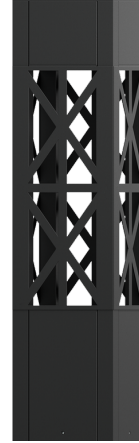

VANCOUVER 12 (VA-10031)

Product description

240x240 mm - 1000 mm - Decorative pattern type 2

Luminaire Structure

- Die-cast aluminium housing
- Extruded aluminium column
- Pre-treated before powder coating ensuring high corrosion resistance
- Single cable entry

- One IP68 connector supplied with 0.2 m of 3x1.0 sqmm outdoor cable
- Stainless steel fasteners in grade 304 with zinc flake coating (ZFC)
- Durable silicone rubber gasket
- High-efficiency optical reflector

- Clear toughened glass
- Integral control gear

Optic

G

Product colour

Special finishes upon request

VANCOUVER 12 (VA-10031)

Technical information

Material	Aluminium
Light source	1 COB
Power	21 W
Lumen	459 - 490 lm
Efficacy	22 - 23 lm/W
Driver option	Integral control gear
Driver	Constant current (CC)
Input voltage	220-240 V 50/60 Hz
Optic	G