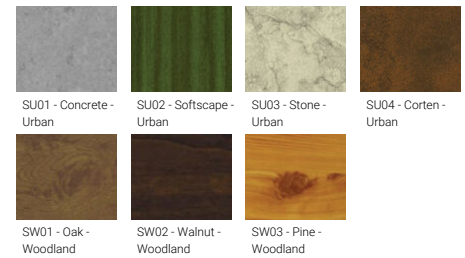

- Clear toughened glass
- Integral control gear

Optic

G

Product colour

Special finishes upon request

VANCOUVER 12 (VA-10031)

Technical information

Material	Aluminium
Light source	1 COB
Power	21 W
Lumen	459 - 490 lm
Efficacy	22 - 23 lm/W
Driver option	Integral control gear
Driver	Constant current (CC)
Input voltage	220-240 V 50/60 Hz
Optic	G

Optic value	56°
CCT / CRI	3000K CRI80, 4000K CRI80
Bug	B1-U1-G0
ULR	2%
ULOR	2%
CIE flux code n°3	99
Dimming type	On/Off, 1-10V, DALI
Product colours	Black, Dark Grey, White, Matt Silver, Bronze, Concrete - Urban, Softscape - Urban, Stone - Urban, Corten - Urban, Oak - Woodland, Walnut - Woodland, Pine - Woodland
Weight	15.8 kg