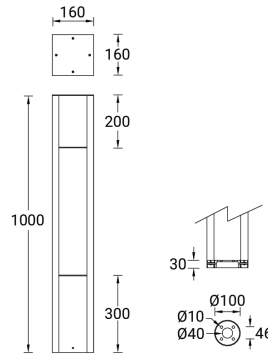

VANCOUVER 33 (VA-10051)

Technical information

Material	Aluminium
Light source	1 COB
Power	15 W
Lumen	1007 - 1083 lm
Efficacy	67 - 72 lm/W
Driver option	Integral control gear
Driver	Constant current (CC)

Input voltage	220-240 V 50/60 Hz
Optic	G
Optic value	143°
CCT / CRI	3000K CRI80, 4000K CRI80
Dimming type	On/Off, 1-10V, DALI
Product colours	Black, Dark Grey, White, Matt Silver, Bronze, Concrete - Urban, Softscape - Urban, Stone - Urban, Corten - Urban, Oak - Woodland, Walnut - Woodland, Pine - Woodland
Weight	11 kg

Operating temperature	-20 °C to 40 °C
Cable	One IP68 connector supplied with 0.2 m of 3x1.0 sqmm outdoor cable
Through wiring	Single cable entry
Lens / Reflector / Optic	High-efficiency polycarbonate lens, Clear toughened glass
MacAdam Ellipse	3 SDCM
Lifetime L90B10 (hours)	> 61,000
Variants (On/Off, 1-10V, DALI)	Compatible with EN/ IEC 60598-2-22: Suitable for emergency installations as central supply, non-maintained (Z0)

VA-10051