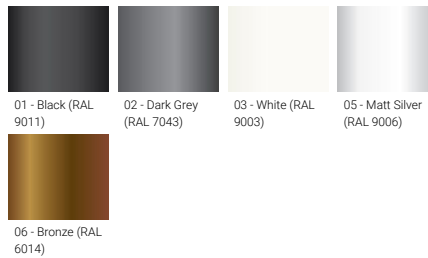

Product colour