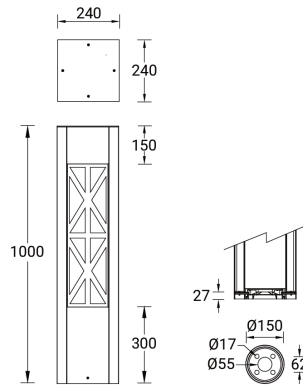

VANCOUVER 36 (VA-10072) (Version 1)

Technical information

Material	Aluminium
Light source	1 COB
Power	20 W
Lumen	894 - 946 lm
Efficacy	45 - 47 lm/W
Driver option	Integral control gear
Driver	Constant current (CC)
Input voltage	220-240 V 50/60 Hz
Optic	G

Optic value	137°
CCT / CRI	3000K CRI80, 4000K CRI80
Bug	B1-U1-G1
ULR	0.67
ULOR	0.67
CIE flux code n°3	86
Dimming type	On/Off, 1-10V, DALI
Product colours	Black, Dark Grey, White, Matt Silver, Bronze, Concrete - Urban, Softscape - Urban, Stone - Urban, Corten - Urban, Oak - Woodland, Walnut - Woodland, Pine - Woodland
Weight	15.8 kg

Operating temperature	-20 °C to 40 °C
Cable	One IP68 connector supplied with 0.2 m of 3x1.0 sqmm outdoor cable
Through wiring	Single cable entry
Lens / Reflector / Optic	High-efficiency polycarbonate lens, Clear toughened glass
MacAdam Ellipse	3 SDCM
Lifetime L90B10 (hours)	> 61,000
Variants (On/Off, 1-10V, DALI)	Compatible with EN/ IEC 60598-2-22: Suitable for emergency installations as central supply, non-maintained (Z0)

VA-10072