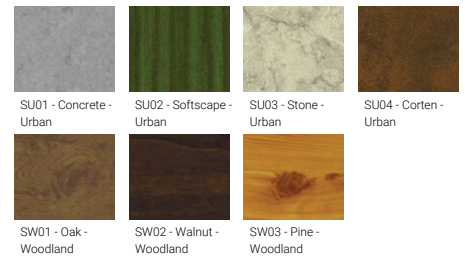

- Clear toughened glass
- Integral control gear

Optic

G

Product colour

Special finishes upon request

VANCOUVER 36 (VA-10072) (Version 1)

Technical information

Material	Aluminium
Light source	1 COB
Power	20 W
Lumen	894 - 946 lm
Efficacy	45 - 47 lm/W
Driver option	Integral control gear
Driver	Constant current (CC)
Input voltage	220-240 V 50/60 Hz
Optic	G

Optic value	137°
CCT / CRI	3000K CRI80, 4000K CRI80
Bug	B1-U1-G1
ULR	0.67
ULOR	0.67
CIE flux code n°3	86
Dimming type	On/Off, 1-10V, DALI
Product colours	Black, Dark Grey, White, Matt Silver, Bronze, Concrete - Urban, Softscape - Urban, Stone - Urban, Corten - Urban, Oak - Woodland, Walnut - Woodland, Pine - Woodland
Weight	15.8 kg