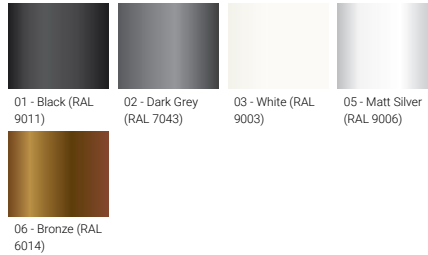

VANCOUVER 38 (VA-10141)

Product description

120x120 mm - 600 mm - No decorative pattern

Luminaire Structure

- Die-cast aluminium housing
- Extruded aluminium column
- Pre-treated before powder coating ensuring high corrosion resistance
- Single cable entry

- Clear toughened glass
- Integral control gear

Optic

G

Product colour

Special finishes upon request

VANCOUVER 38 (VA-10141)

Technical information

Material	Aluminium
Light source	1 LED
Power	8 W
Lumen	90 - 95 lm
Efficacy	11 - 12 lm/W
Driver option	Integral control gear
Driver	Constant current (CC)
Input voltage	220-240 V 50/60 Hz

Optic	G
Optic value	107°
CCT / CRI	3000K CRI80, 4000K CRI80
Dimming type	On/Off
Product colours	Black, Dark Grey, White, Matt Silver, Bronze, Concrete - Urban, Softscape - Urban, Stone - Urban, Corten - Urban, Oak - Woodland, Walnut - Woodland, Pine - Woodland
Weight	4.40 kg
Operating temperature	-20 °C to 40 °C
Cable	One IP68 connector supplied with 0.2 m of 3x1.0 sqmm outdoor cable