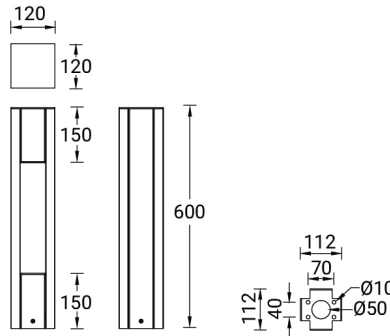

VANCOUVER 38 (VA-10141)

Technical information

Material	Aluminium
Light source	1 LED
Power	8 W
Lumen	90 - 95 lm
Efficacy	11 - 12 lm/W
Driver option	Integral control gear
Driver	Constant current (CC)
Input voltage	220-240 V 50/60 Hz

Optic	G
Optic value	107°
CCT / CRI	3000K CRI80, 4000K CRI80
Dimming type	On/Off
Product colours	Black, Dark Grey, White, Matt Silver, Bronze, Concrete - Urban, Softscape - Urban, Stone - Urban, Corten - Urban, Oak - Woodland, Walnut - Woodland, Pine - Woodland
Weight	4.40 kg
Operating temperature	-20 °C to 40 °C
Cable	One IP68 connector supplied with 0.2 m of 3x1.0 sqmm outdoor cable

Through wiring	Single cable entry
Lens / Reflector / Optic	High-efficiency polycarbonate lens, Clear toughened glass
MacAdam Ellipse	3 SDCM
Lifetime L90B10 (hours)	> 109,000
Lifetime L80B10 (hours)	> 109,000
Lifetime L80B50 (hours)	> 109,000

VA-10141

Accessories