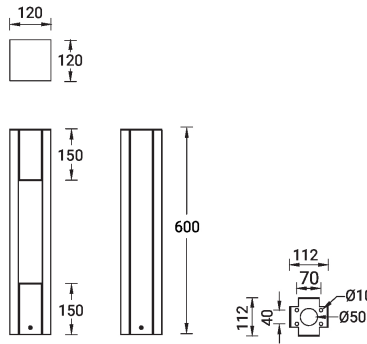

VANCOUVER 38 (VA-10141)

Product description

120x120 mm - 600 mm - No decorative pattern

microPrim™

Luminaire Structure

- Die-cast aluminium housing
- Extruded aluminium column
- Pre-treated before powder coating ensuring high corrosion resistance
- Single cable entry
- One IP68 connector supplied with 0.2 m of 3x1.0 sqmm outdoor cable
- Stainless steel fasteners in grade 304 with zinc flake coating (ZFC)
- Durable silicone rubber gasket
- High-efficiency polycarbonate lens
- Clear toughened glass
- Integral control gear

Optic

G

Product colour

Special finishes upon request

VANCOUVER 38 (VA-10141)

Technical information

Material	Aluminium
Light source	1 LED
Power	8 W
Lumen	90 - 95 lm
Efficacy	11 - 12 lm/W
Driver option	Integral control gear
Driver	Constant current (CC)
Input voltage	220-240 V 50/60 Hz
Optic	G

Cable	One IP68 connector supplied with 0.2 m of 3x1.0 sqmm outdoor cable
Through wiring	Single cable entry
Lens / Reflector / Optic	High-efficiency polycarbonate lens, Clear toughened glass
MacAdam Ellipse	3 SDCM
Lifetime L90B10 (hours)	> 109,000
Lifetime L80B10 (hours)	> 109,000
Lifetime L80B50 (hours)	> 109,000

VA-10141

VANCOUVER 38 (VA-10141)**Accessory**

Anchor bolt
A12491

Root mount kit
A16291
