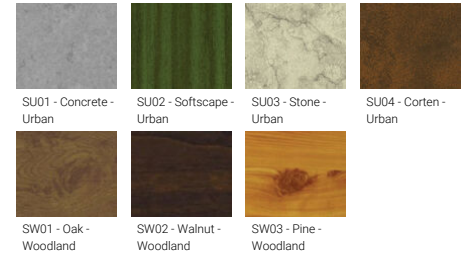

- Clear toughened glass
- Integral control gear

Optic

G

Product colour

Special finishes upon request

VANCOUVER 38 (VA-10141)

Technical information

Material	Aluminium
Light source	1 LED
Power	8 W
Lumen	90 - 95 lm
Efficacy	11 - 12 lm/W
Driver option	Integral control gear
Driver	Constant current (CC)
Input voltage	220-240 V 50/60 Hz

Optic	G
Optic value	107°
CCT / CRI	3000K CRI80, 4000K CRI80
Dimming type	On/Off
Product colours	Black, Dark Grey, White, Matt Silver, Bronze, Concrete - Urban, Softscape - Urban, Stone - Urban, Corten - Urban, Oak - Woodland, Walnut - Woodland, Pine - Woodland
Weight	4.40 kg
Operating temperature	-20 °C to 40 °C
Cable	One IP68 connector supplied with 0.2 m of 3x1.0 sqmm outdoor cable