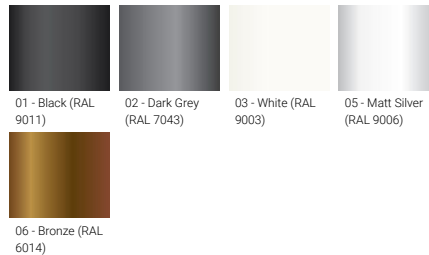

- Stainless steel fasteners in grade 304 with zinc flake coating (ZFC)
- Durable silicone rubber gasket
- High-efficiency optical reflector
- Clear toughened glass
- Integral control gear

- Maximum wind load resistance is 160 km/h
- Surge protection 10kV
- VANCOUVER luminaires with projectors on top and colder than 3000K CCT do not meet the IDA certification requirements

Optic

G

Product colour

Special finishes upon request

VANCOUVER 1 (VA-20001-LC)

Technical information

| | | | | | |
|----------------------|-----------------------|--------------------------|--|---------------------------------|---|
| Material | Aluminium | Optic value | 65° | Operating temperature | -20 °C to 40 °C |
| Light source | 1 COB | CCT / CRI | 3000K CRI80, 4000K CRI80 | Cable | One IP68 connector supplied with 0.3 m of 3x1.0 sqmm outdoor cable |
| Power | 40 W | Bug | B2-U0-G0 | Through wiring | Single cable entry |
| Lumen | 2775 - 2969 lm | ULR | 0% | Lens / Reflector / Optic | High-efficiency optical reflector, Clear toughened glass |
| Efficacy | 69 - 74 lm/W | ULOR | 0% | MacAdam Ellipse | 3 SDCM |
| Driver option | Integral control gear | CIE flux code n°3 | 99 | Lifetime L90B10 (hours) | > 50,700 |
| Driver | Constant current (CC) | Dimming type | DALI | Lifetime L80B10 (hours) | > 63,500 |
| Input voltage | 220-240 V 50/60 Hz | Product colours | Black, Dark Grey, White, Matt Silver, Bronze, Concrete - Urban, Softscape - Urban, Stone - Urban, Corten - Urban, Oak - Woodland, Walnut - Woodland, Pine - Woodland | Lifetime L80B50 (hours) | > 63,500 |
| Optic | G | | | Variants (DALI) | Compatible with EN/ IEC 60598-2-22: Suitable for emergency installations as central supply, non-maintained (Z0) |