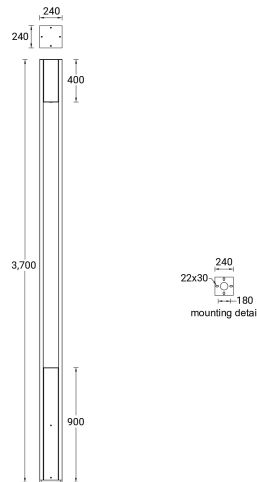

VANCOUVER 1 (VA-20001-LC)

Technical information

Material	Aluminium	Optic value	65°	Operating temperature	-20 °C to 40 °C	
Light source	1 COB	CCT / CRI	3000K CRI80, 4000K CRI80	Cable	One IP68 connector supplied with 0.3 m of 3x1.0 sqmm outdoor cable	
Power	40 W	Bug	B2-U0-G0	Through wiring	Single cable entry	
Lumen	2775 - 2969 lm	ULR	0%	Lens / Reflector / Optic	High-efficiency optical reflector, Clear toughened glass	
Efficacy	69 - 74 lm/W	ULOR	0%	MacAdam Ellipse	3 SDCM	
Driver option	Integral control gear	CIE flux code n°3	99	Lifetime L90B10 (hours)	> 50,700	
Driver	Constant current (CC)	Dimming type	DALI	Lifetime L80B10 (hours)	> 63,500	
Input voltage	220-240 V 50/60 Hz	Product colours	Black, Dark Grey, White, Matt Silver, Bronze, Concrete - Urban, Softscape - Urban, Stone - Urban, Corten - Urban, Oak - Woodland, Walnut - Woodland, Pine - Woodland	Lifetime L80B50 (hours)	> 63,500	
Optic	G			Variants (DALI)	Compatible with EN/ IEC 60598-2-22: Suitable for emergency installations as central supply, non-maintained (Z0)	

VANCOUVER 1
VA-20001