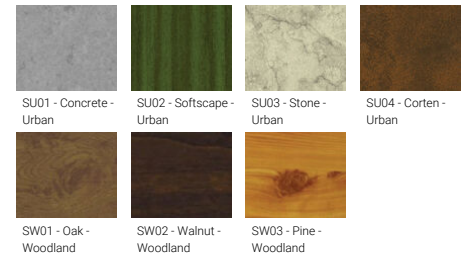

- Stainless steel fasteners in grade 304 with zinc flake coating (ZFC)
- Durable silicone rubber gasket
- High-efficiency optical reflector
- Clear toughened glass
- Integral control gear

- Maximum wind load resistance is 160 km/h
- Surge protection 10kV
- VANCOUVER luminaires with projectors on top and colder than 3000K CCT do not meet the IDA certification requirements

Optic

Product colour

Special finishes upon request

VANCOUVER 6 (VA-20033-LC)

Technical information

Material	Aluminium	Optic (2nd)	M, W, VW	Operating temperature	-20 °C to 40 °C
Light source	1 COB & 3 x 1 COB (Projectors)	Optic (2nd) value	23°, 32°, 43°	Cable	One IP68 connector supplied with 0.3 m of 3x1.0 sqmm outdoor cable
Power	103 W	CCT / CRI	3000K CRI80, 4000K CRI80	Through wiring	Single cable entry
Lumen	6050 - 6231 lm	Bug	B1-U2-G0, B2-U0-G0	Lens / Reflector / Optic	High-efficiency optical reflector, Clear toughened glass
Efficacy	59 - 60 lm/W	ULR	0%, 2%	MacAdam Ellipse	3 SDCM
Driver option	Integral control gear	ULOR	0%, 2%	Lifetime L90B10 (hours)	> 50,700
Driver	Constant current (CC)	CIE flux code n°3	100, 99	Lifetime L80B10 (hours)	> 63,500
Input voltage	220-240 V 50/60 Hz	Dimming type	DALI	Lifetime L80B50 (hours)	> 63,500
Optic	G	Product colours	Black, Dark Grey, White, Matt Silver, Bronze, Concrete - Urban, Softscape - Urban, Stone - Urban, Corten - Urban, Oak - Woodland, Walnut - Woodland, Pine - Woodland	Variants (DALI)	Compatible with EN/ IEC 60598-2-22: Suitable for emergency installations as central supply, non-maintained (Z0)
Optic value	58°	Weight	60.8 kg		