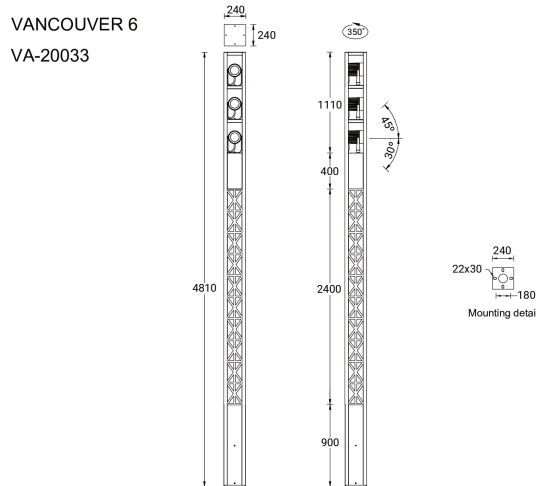

VANCOUVER 6 (VA-20033-LC)

Product description

240x240 mm - 4810 mm - Decorative pattern type 2 (Optic) - 3 projectors (Optic 2nd) - LIGHTCONNECT™

**LIGHT
CONNECT™**

Luminaire Structure

- Die-cast aluminium housing
- Extruded aluminium column
- Pre-treated before powder coating ensuring high corrosion resistance
- Single cable entry
- One IP68 connector supplied with 0.3 m of 3x1.0 sqmm outdoor cable

- Stainless steel fasteners in grade 304 with zinc flake coating (ZFC)
- Durable silicone rubber gasket
- High-efficiency optical reflector
- Clear toughened glass
- Integral control gear

- Maximum wind load resistance is 160 km/h
- Surge protection 10kV
- VANCOUVER luminaires with projectors on top and colder than 3000K CCT do not meet the IDA certification requirements

Optic

Product colour

Special finishes upon request

VANCOUVER 6 (VA-20033-LC)

Technical information

Material	Aluminium	Optic (2nd)	M, W, VW	Operating temperature	-20 °C to 40 °C
Light source	1 COB & 3 x 1 COB (Projectors)	Optic (2nd) value	23°, 32°, 43°	Cable	One IP68 connector supplied with 0.3 m of 3x1.0 sqmm outdoor cable
Power	103 W	CCT / CRI	3000K CRI80, 4000K CRI80	Through wiring	Single cable entry
Lumen	6050 - 6231 lm	Bug	B1-U2-G0, B2-U0-G0	Lens / Reflector / Optic	High-efficiency optical reflector, Clear toughened glass
Efficacy	59 - 60 lm/W	ULR	0%, 2%	MacAdam Ellipse	3 SDCM
Driver option	Integral control gear	ULOR	0%, 2%	Lifetime L90B10 (hours)	> 50,700
Driver	Constant current (CC)	CIE flux code n°3	100, 99	Lifetime L80B10 (hours)	> 63,500
Input voltage	220-240 V 50/60 Hz	Dimming type	DALI	Lifetime L80B50 (hours)	> 63,500
Optic	G	Product colours	Black, Dark Grey, White, Matt Silver, Bronze, Concrete - Urban, Softscape - Urban, Stone - Urban, Corten - Urban, Oak - Woodland, Walnut - Woodland, Pine - Woodland	Variants (DALI)	Compatible with EN/ IEC 60598-2-22: Suitable for emergency installations as central supply, non-maintained (Z0)
Optic value	58°	Weight	60.8 kg		