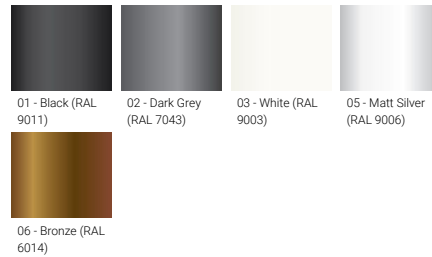

VANCOUVER 6 (VA-20033-LC)

Product description

240x240 mm - 4810 mm - Decorative pattern type 2 (Optic) - 3 projectors (Optic 2nd) - LIGHTCONNECT™

**LIGHT
CONNECT™**

Luminaire Structure

- Die-cast aluminium housing
- Extruded aluminium column
- Pre-treated before powder coating ensuring high corrosion resistance
- Single cable entry
- One IP68 connector supplied with 0.3 m of 3x1.0 sqmm outdoor cable

Optic

Product colour

Special finishes upon request

VANCOUVER 6 (VA-20033-LC)

Technical information

Material	Aluminium	Optic (2nd)	M, W, VW	Operating temperature	-20 °C to 40 °C
Light source	1 COB & 3 x 1 COB (Projectors)	Optic (2nd) value	23°, 32°, 43°	Cable	One IP68 connector supplied with 0.3 m of 3x1.0 sqmm outdoor cable
Power	103 W	CCT / CRI	3000K CRI80, 4000K CRI80	Through wiring	Single cable entry
Lumen	6050 - 6231 lm	Bug	B1-U2-G0, B2-U0-G0	Lens / Reflector / Optic	High-efficiency optical reflector, Clear toughened glass
Efficacy	59 - 60 lm/W	ULR	0%, 2%	MacAdam Ellipse	3 SDCM
Driver option	Integral control gear	ULOR	0%, 2%	Lifetime L90B10 (hours)	> 50,700
Driver	Constant current (CC)	CIE flux code n°3	100, 99	Lifetime L80B10 (hours)	> 63,500
Input voltage	220-240 V 50/60 Hz	Dimming type	DALI	Lifetime L80B50 (hours)	> 63,500
Optic	G	Product colours	Black, Dark Grey, White, Matt Silver, Bronze, Concrete - Urban, Softscape - Urban, Stone - Urban, Corten - Urban, Oak - Woodland, Walnut - Woodland, Pine - Woodland	Variants (DALI)	Compatible with EN/ IEC 60598-2-22: Suitable for emergency installations as central supply, non-maintained (Z0)
Optic value	58°	Weight	60.8 kg		