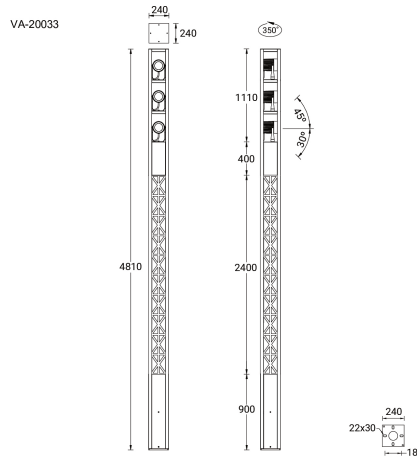

VANCOUVER 6 (VA-20033)

Technical information

Material	Aluminium
Light source	1 COB & 3 x 1 COB (Projectors)
Power	103 W
Lumen	6050 - 6231 lm
Efficacy	59 - 60 lm/W
Driver option	Integral control gear
Driver	Constant current (CC)
Input voltage	220-240 V 50/60 Hz
Optic	G
Optic value	58°

Optic (2nd)	M, W, VW
Optic (2nd) value	23°, 32°, 43°
CCT / CRI	3000K CRI80, 4000K CRI80
Bug	B1-U2-G0, B2-U0-G0
ULR	0%, 2%
ULOR	0%, 2%
CIE flux code n°3	100, 99
Dimming type	On/Off, 1-10V, DALI
Product colours	Black, Dark Grey, White, Matt Silver, Bronze, Concrete - Urban, Softscape - Urban, Stone - Urban, Corten - Urban, Oak - Woodland, Walnut - Woodland, Pine - Woodland
Weight	60.8 kg

Operating temperature	-20 °C to 40 °C
Cable	One IP68 connector supplied with 0.3 m of 3x1.0 sqmm outdoor cable
Through wiring	Single cable entry
Lens / Reflector / Optic	High-efficiency optical reflector, Clear toughened glass
MacAdam Ellipse	3 SDCM
Lifetime L90B10 (hours)	> 50,700
Lifetime L80B10 (hours)	> 63,500
Lifetime L80B50 (hours)	> 63,500
Variants (On/Off, 1-10V, DALI)	Compatible with EN/ IEC 60598-2-22: Suitable for emergency installations as central supply, non-maintained (Z0)