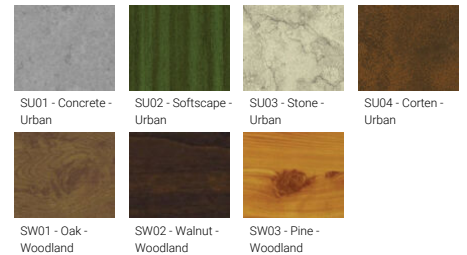

Optic

G / M G / W G / VW

Product colour

01 - Black (RAL 9011) 02 - Dark Grey (RAL 7043) 03 - White (RAL 9003) 05 - Matt Silver (RAL 9006)
06 - Bronze (RAL 6014)

Special finishes upon request

SU01 - Concrete - Urban SU02 - Softscape - Urban SU03 - Stone - Urban SU04 - Corten - Urban
SW01 - Oak - Woodland SW02 - Walnut - Woodland SW03 - Pine - Woodland

Optic (2nd)	M, W, VW
Optic (2nd) value	23°, 32°, 43°
CCT / CRI	3000K CRI80, 4000K CRI80
Bug	B1-U2-G0, B2-U0-G0
ULR	0%, 2%
ULOR	0%, 2%
CIE flux code n°3	100, 99
Dimming type	On/Off, 1-10V, DALI
Product colours	Black, Dark Grey, White, Matt Silver, Bronze, Concrete - Urban, Softscape - Urban, Stone - Urban, Corten - Urban, Oak - Woodland, Walnut - Woodland, Pine - Woodland
Weight	60.8 kg