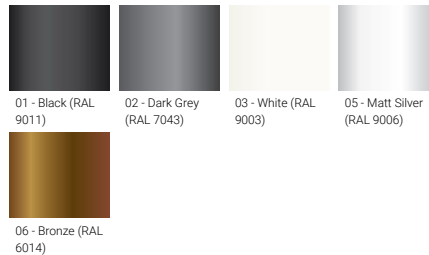

Optic

G / M G / W G / VW

Product colour

01 - Black (RAL 9011) 02 - Dark Grey (RAL 7043) 03 - White (RAL 9003) 05 - Matt Silver (RAL 9006)
06 - Bronze (RAL 6014)

Special finishes upon request

SU01 - Concrete - Urban SU02 - Softscape - Urban SU03 - Stone - Urban SU04 - Corten - Urban
SW01 - Oak - Woodland SW02 - Walnut - Woodland SW03 - Pine - Woodland

Optic (2nd)	M, W, VW
Optic (2nd) value	23°, 32°, 43°
CCT / CRI	3000K CRI80, 4000K CRI80
Bug	B1-U2-G0, B2-U0-G0
ULR	0%, 2%
ULOR	0%, 2%
CIE flux code n°3	100, 99
Dimming type	On/Off, 1-10V, DALI
Product colours	Black, Dark Grey, White, Matt Silver, Bronze, Concrete - Urban, Softscape - Urban, Stone - Urban, Corten - Urban, Oak - Woodland, Walnut - Woodland, Pine - Woodland
Weight	60.8 kg