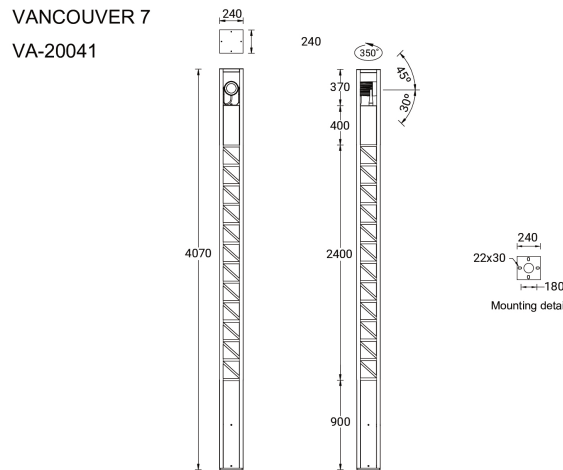

VANCOUVER 7 (VA-20041-LC)

Technical information

Material	Aluminium
Light source	1 COB & 1 COB (Projector)
Power	61 W
Lumen	3213 - 3358 lm
Efficacy	53 - 55 lm/W
Driver option	Integral control gear
Driver	Constant current (CC)
Input voltage	220-240 V 50/60 Hz
Optic	G
Optic value	56°

Optic (2nd)	M, W, VW
Optic (2nd) value	23°, 32°, 43°
CCT / CRI	3000K CRI80, 4000K CRI80
Bug	B1-U2-G0, B2-U0-G0
ULR	0%, 1%
ULOR	0%, 1%
CIE flux code n°3	100, 99
Dimming type	DALI
Product colours	Black, Dark Grey, White, Matt Silver, Bronze, Concrete - Urban, Softscape - Urban, Stone - Urban, Corten - Urban, Oak - Woodland, Walnut - Woodland, Pine - Woodland
Weight	52.4 kg

Operating temperature	-20 °C to 40 °C
Cable	One IP68 connector supplied with 0.3 m of 3x1.0 sqmm outdoor cable
Through wiring	Single cable entry
Lens / Reflector / Optic	High-efficiency optical reflector, Clear toughened glass
MacAdam Ellipse	3 SDCM
Lifetime L90B10 (hours)	> 50,700
Lifetime L80B10 (hours)	> 63,500
Lifetime L80B50 (hours)	> 63,500
Variants (DALI)	Compatible with EN/ IEC 60598-2-22: Suitable for emergency installations as central supply, non-maintained (Z0)

Accessories