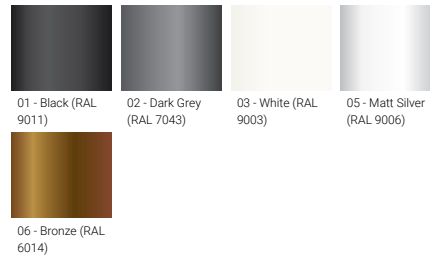

Optic

Product colour

Special finishes upon request

VANCOUVER 7 (VA-20041-LC)

Technical information

Material	Aluminium
Light source	1 COB & 1 COB (Projector)
Power	61 W
Lumen	3213 - 3358 lm
Efficacy	53 - 55 lm/W
Driver option	Integral control gear
Driver	Constant current (CC)
Input voltage	220-240 V 50/60 Hz
Optic	G
Optic value	56°

Optic (2nd)	M, W, VW
Optic (2nd) value	23°, 32°, 43°
CCT / CRI	3000K CRI80, 4000K CRI80
Bug	B1-U2-G0, B2-U0-G0
ULR	0%, 1%
ULOR	0%, 1%
CIE flux code n°3	100, 99
Dimming type	DALI
Product colours	Black, Dark Grey, White, Matt Silver, Bronze, Concrete - Urban, Softscape - Urban, Stone - Urban, Corten - Urban, Oak - Woodland, Walnut - Woodland, Pine - Woodland
Weight	52.4 kg