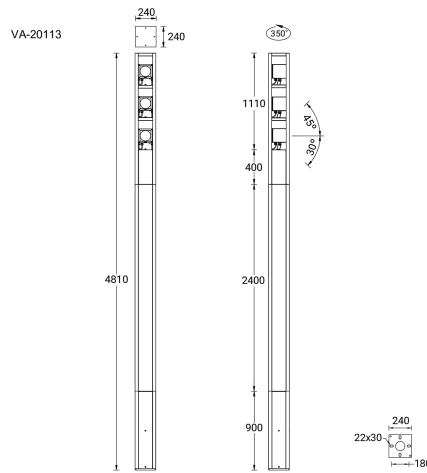

**VANCOUVER 16 (VA-20113)**

**Product description**

240x240 mm - 4810 mm - No decorative pattern  
(Optic) - 3 projectors (Optic 2nd) IP66 - RGBW

**Luminaire Structure**

- Die-cast aluminium housing
- Extruded aluminium column
- Pre-treated before powder coating ensuring high corrosion resistance
- Single cable entry
- One IP68 connector supplied with 0.3 m of 5x1.5 sqmm outdoor cable

- Stainless steel fasteners in grade 304 with zinc flake coating (ZFC)
- Durable silicone rubber gasket
- High-efficiency polycarbonate lens
- Clear toughened glass
- Integral control gear

- Maximum wind load resistance is 160 km/h
- Surge protection 10kV
- VANCOUVER luminaires with projectors on top and colder than 3000K CCT do not meet the IDA certification requirements

**Optic**

**Product colour**

**Special finishes upon request**

**VANCOUVER 16 (VA-20113)**

**Technical information**

<b>Material</b>	Aluminium
<b>Light source</b>	7 LED & 3 x 7 LED (Projectors)
<b>Power</b>	132 W
<b>Lumen</b>	4116 - 5482 lm
<b>Efficacy</b>	31 - 42 lm/W
<b>Driver option</b>	Integral control gear
<b>Driver</b>	Constant current (CC)
<b>Input voltage</b>	220-240 V 50/60 Hz
<b>Optic</b>	N, M, E

<b>Product colours</b>	Black, Dark Grey, White, Matt Silver, Bronze, Concrete - Urban, Softscape - Urban, Stone - Urban, Corten - Urban, Oak - Woodland, Walnut - Woodland, Pine - Woodland
<b>Weight</b>	64.6 kg
<b>Operating temperature</b>	-20 °C to 40 °C
<b>Cable</b>	One IP68 connector supplied with 0.3 m of 5x1.5 sqmm outdoor cable
<b>Through wiring</b>	Single cable entry
<b>Lens / Reflector / Optic</b>	High-efficiency polycarbonate lens, Clear toughened glass
<b>Lifetime L90B10 (hours)</b>	> 15,000
<b>Lifetime L80B10 (hours)</b>	> 31,000
<b>Lifetime L80B50 (hours)</b>	> 34,000