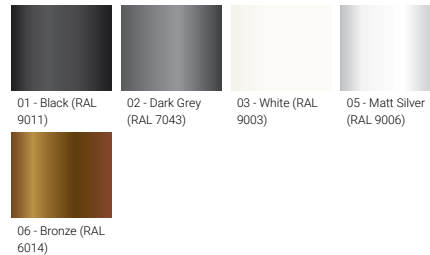

**VANCOUVER 16 (VA-20113)**

**Product description**

240x240 mm - 4810 mm - No decorative pattern  
(Optic) - 3 projectors (Optic 2nd) IP66 - RGBW

**Luminaire Structure**

- Die-cast aluminium housing
- Extruded aluminium column
- Pre-treated before powder coating ensuring high corrosion resistance
- Single cable entry
- One IP68 connector supplied with 0.3 m of 5x1.5 sqmm outdoor cable

**Optic**

**Product colour**

**Special finishes upon request**

**VANCOUVER 16 (VA-20113)**

**Technical information**

<b>Material</b>	Aluminium
<b>Light source</b>	7 LED & 3 x 7 LED (Projectors)
<b>Power</b>	132 W
<b>Lumen</b>	4116 - 5482 lm
<b>Efficacy</b>	31 - 42 lm/W
<b>Driver option</b>	Integral control gear
<b>Driver</b>	Constant current (CC)
<b>Input voltage</b>	220-240 V 50/60 Hz
<b>Optic</b>	N, M, E