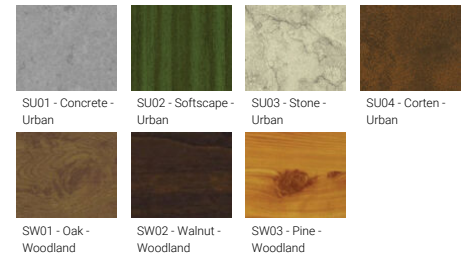

- Stainless steel fasteners in grade 304 with zinc flake coating (ZFC)
- Durable silicone rubber gasket
- High-efficiency polycarbonate lens
- Clear toughened glass
- Integral control gear

- Maximum wind load resistance is 160 km/h
- Surge protection 10kV
- VANCOUVER luminaires with projectors on top and colder than 3000K CCT do not meet the IDA certification requirements

**Optic**

**Product colour**

**Special finishes upon request**

**VANCOUVER 16 (VA-20113)**

**Technical information**

<b>Material</b>	Aluminium
<b>Light source</b>	7 LED & 3 x 7 LED (Projectors)
<b>Power</b>	132 W
<b>Lumen</b>	4116 - 5482 lm
<b>Efficacy</b>	31 - 42 lm/W
<b>Driver option</b>	Integral control gear
<b>Driver</b>	Constant current (CC)
<b>Input voltage</b>	220-240 V 50/60 Hz
<b>Optic</b>	N, M, E

<b>Product colours</b>	Black, Dark Grey, White, Matt Silver, Bronze, Concrete - Urban, Softscape - Urban, Stone - Urban, Corten - Urban, Oak - Woodland, Walnut - Woodland, Pine - Woodland
<b>Weight</b>	64.6 kg
<b>Operating temperature</b>	-20 °C to 40 °C
<b>Cable</b>	One IP68 connector supplied with 0.3 m of 5x1.5 sqmm outdoor cable
<b>Through wiring</b>	Single cable entry
<b>Lens / Reflector / Optic</b>	High-efficiency polycarbonate lens, Clear toughened glass
<b>Lifetime L90B10 (hours)</b>	> 15,000
<b>Lifetime L80B10 (hours)</b>	> 31,000
<b>Lifetime L80B50 (hours)</b>	> 34,000