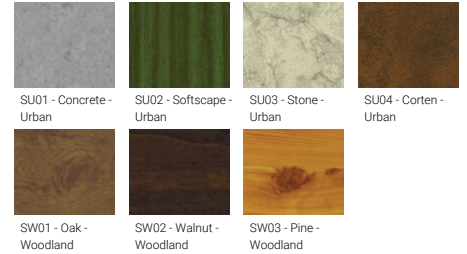

Optic

E / N E / M E / E

Product colour

01 - Black (RAL 9011) 02 - Dark Grey (RAL 7043) 03 - White (RAL 9003) 05 - Matt Silver (RAL 9006)

06 - Bronze (RAL 6014)

Special finishes upon request

SU01 - Concrete - Urban SU02 - Softscape - Urban SU03 - Stone - Urban SU04 - Corten - Urban

SW01 - Oak - Woodland SW02 - Walnut - Woodland SW03 - Pine - Woodland

VANCOUVER 16 (VA-20114)

Technical information

Material	Aluminium
Light source	7 LED & 4 x 7 LED (Projectors)
Power	165 W
Lumen	5190 - 6911 lm
Efficacy	31 - 42 lm/W
Driver option	Integral control gear
Driver	Constant current (CC)
Input voltage	220-240 V 50/60 Hz
Optic	N, M, E