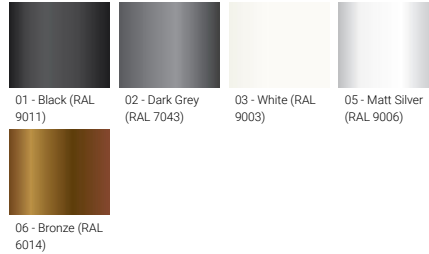

Optic

E / N E / M E / E

Product colour

01 - Black (RAL 9011) 02 - Dark Grey (RAL 7043) 03 - White (RAL 9003) 05 - Matt Silver (RAL 9006)

06 - Bronze (RAL 6014)

Special finishes upon request

SU01 - Concrete - Urban SU02 - Softscape - Urban SU03 - Stone - Urban SU04 - Corten - Urban