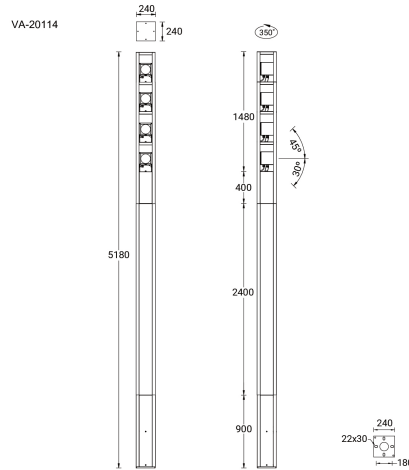

VANCOUVER 16 (VA-20114)

Product description

240x240 mm - 5180 mm - No decorative pattern
(Optic) - 4 projectors (Optic 2nd) IP66 - RGBW

Luminaire Structure

- Die-cast aluminium housing
- Extruded aluminium column
- Pre-treated before powder coating ensuring high corrosion resistance
- Single cable entry
- One IP68 connector supplied with 0.3 m of 5x1.5 sqmm outdoor cable

- Stainless steel fasteners in grade 304 with zinc flake coating (ZFC)
- Durable silicone rubber gasket
- High-efficiency polycarbonate lens
- Clear toughened glass
- Integral control gear

- Maximum wind load resistance is 160 km/h
- Surge protection 10kV
- VANCOUVER luminaires with projectors on top and colder than 3000K CCT do not meet the IDA certification requirements

SW01 - Oak - Woodland SW02 - Walnut - Woodland SW03 - Pine - Woodland

VANCOUVER 16 (VA-20114)

Technical information

Material	Aluminium
Light source	7 LED & 4 x 7 LED (Projectors)
Power	165 W
Lumen	5190 - 6911 lm
Efficacy	31 - 42 lm/W
Driver option	Integral control gear
Driver	Constant current (CC)
Input voltage	220-240 V 50/60 Hz
Optic	N, M, E

Optic value	21°, 35°, 48°x26°
Optic (2nd)	N, M, E
Optic (2nd) value	21°, 35°, 48°x26°
CCT / CRI	RGBW30, RGBW40
Bug	B1-U0-G0, B2-U0-G0
ULR	0%
ULOR	0%
CIE flux code n°3	100
Dimming type	DMX, DMX/RDM

Product colours	Black, Dark Grey, White, Matt Silver, Bronze, Concrete - Urban, Softscape - Urban, Stone - Urban, Corten - Urban, Oak - Woodland, Walnut - Woodland, Pine - Woodland
Weight	68.8 kg
Operating temperature	-20 °C to 40 °C
Cable	One IP68 connector supplied with 0.3 m of 5x1.5 sqmm outdoor cable
Through wiring	Single cable entry
Lens / Reflector / Optic	High-efficiency polycarbonate lens, Clear toughened glass
Lifetime L90B10 (hours)	> 15,000
Lifetime L80B10 (hours)	> 31,000
Lifetime L80B50 (hours)	> 34,000