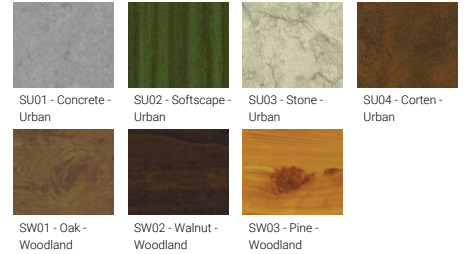

Optic

E / N E / M E / E

Product colour

01 - Black (RAL 9011) 02 - Dark Grey (RAL 7043) 03 - White (RAL 9003) 05 - Matt Silver (RAL 9006)
06 - Bronze (RAL 6014)

Special finishes upon request

SU01 - Concrete - Urban SU02 - Softscape - Urban SU03 - Stone - Urban SU04 - Corten - Urban
SW01 - Oak - Woodland SW02 - Walnut - Woodland SW03 - Pine - Woodland