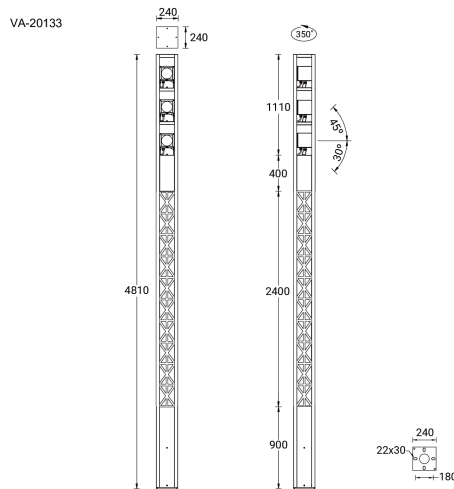

VANCOUVER 18 (VA-20133)

Product description

240x240 mm - 4810 mm - Decorative pattern type 2
(Optic) - 3 projectors (Optic 2nd) IP66 - RGBW

Luminaire Structure

- Die-cast aluminium housing
- Extruded aluminium column
- Pre-treated before powder coating ensuring high corrosion resistance
- Single cable entry
- One IP68 connector supplied with 0.3 m of 5x1.5 sqmm outdoor cable

- Stainless steel fasteners in grade 304 with zinc flake coating (ZFC)
- Durable silicone rubber gasket
- High-efficiency polycarbonate lens
- Clear toughened glass
- Integral control gear

- Maximum wind load resistance is 160 km/h
- Surge protection 10kV
- VANCOUVER luminaires with projectors on top and colder than 3000K CCT do not meet the IDA certification requirements

VANCOUVER 18 (VA-20133)

Technical information

Material	Aluminium
Light source	7 LED & 3 x 7 LED (Projectors)
Power	132 W
Lumen	3763 - 5129 lm
Efficacy	29 - 39 lm/W
Driver option	Integral control gear
Driver	Constant current (CC)
Input voltage	220-240 V 50/60 Hz
Optic	N, M, E

Optic value	21°, 35°, 48°x26°
Optic (2nd)	N, M, E
Optic (2nd) value	21°, 35°, 48°x26°
CCT / CRI	RGBW30, RGBW40
Bug	B1-U0-G0
ULR	0%
ULOR	0%
CIE flux code n°3	100
Dimming type	DMX, DMX/RDM

Product colours	Black, Dark Grey, White, Matt Silver, Bronze, Concrete - Urban, Softscape - Urban, Stone - Urban, Corten - Urban, Oak - Woodland, Walnut - Woodland, Pine - Woodland
Weight	68.4 kg
Operating temperature	-20 °C to 40 °C
Cable	One IP68 connector supplied with 0.3 m of 5x1.5 sqmm outdoor cable
Through wiring	Single cable entry
Lens / Reflector / Optic	High-efficiency polycarbonate lens, Clear toughened glass
Lifetime L90B10 (hours)	> 15,000
Lifetime L80B10 (hours)	> 31,000
Lifetime L80B50 (hours)	> 34,000