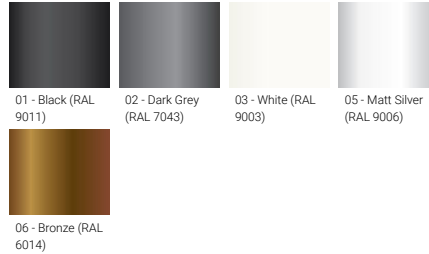

Optic

E / N E / M E / E

Product colour

01 - Black (RAL 9011) 02 - Dark Grey (RAL 7043) 03 - White (RAL 9003) 05 - Matt Silver (RAL 9006)
06 - Bronze (RAL 6014)

Special finishes upon request

SU01 - Concrete - Urban SU02 - Softscape - Urban SU03 - Stone - Urban SU04 - Corten - Urban
SW01 - Oak - Woodland SW02 - Walnut - Woodland SW03 - Pine - Woodland