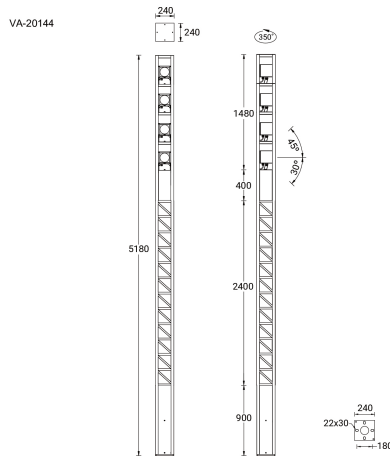

**VANCOUVER 19** (VA-20144)

**Product description**

240x240 mm - 5180 mm - Decorative pattern type 3  
(Optic) - 4 projectors (Optic 2nd ) IP66 - RGBW

**Luminaire Structure**

- Die-cast aluminium housing
- Extruded aluminium column
- Pre-treated before powder coating ensuring high corrosion resistance
- Single cable entry
- One IP68 connector supplied with 0.3 m of 5x1.5 sqmm outdoor cable

**Optic**

**Product colour**

**Special finishes upon request**

**VANCOUVER 19** (VA-20144)

**Technical information**

<b>Material</b>	Aluminium	<b>Optic value</b>	18°, 30°, 34°x21°	<b>Product colours</b>	Black, Dark Grey, White, Matt Silver, Bronze, Concrete - Urban, Softscape - Urban, Stone - Urban, Corten - Urban, Oak - Woodland, Walnut - Woodland, Pine - Woodland
<b>Light source</b>	7 LED & 4 x 7 LED (Projectors)	<b>Optic (2nd)</b>	N, M, E	<b>Weight</b>	71.1kg
<b>Power</b>	165 W	<b>Optic (2nd) value</b>	21°, 35°, 48°x26°	<b>Operating temperature</b>	-20 °C to 40 °C
<b>Lumen</b>	4960 - 6679 lm	<b>CCT / CRI</b>	RGBW30, RGBW40	<b>Cable</b>	One IP68 connector supplied with 0.3 m of 5x1.5 sqmm outdoor cable
<b>Efficacy</b>	30 - 40 lm/W	<b>Bug</b>	B1-U0-G0	<b>Through wiring</b>	Single cable entry
<b>Driver option</b>	Integral control gear	<b>ULR</b>	0%	<b>Lens / Reflector / Optic</b>	High-efficiency polycarbonate lens, Clear toughened glass
<b>Driver</b>	Constant current (CC)	<b>ULOR</b>	0%	<b>Lifetime L90B10 (hours)</b>	> 15,000
<b>Input voltage</b>	220-240 V 50/60 Hz	<b>CIE flux code n°3</b>	100	<b>Lifetime L80B10 (hours)</b>	> 31,000
<b>Optic</b>	N, M, E	<b>Dimming type</b>	DMX, DMX/RDM	<b>Lifetime L80B50 (hours)</b>	> 34,000