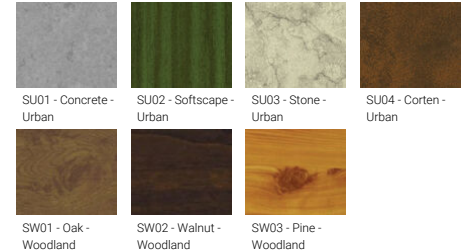

- Stainless steel fasteners in grade 304 with zinc flake coating (ZFC)
- Durable silicone rubber gasket
- High-efficiency polycarbonate lens
- Clear toughened glass
- Integral control gear

- Maximum wind load resistance is 160 km/h
- Surge protection 10kV
- VANCOUVER luminaires with projectors on top and colder than 3000K CCT do not meet the IDA certification requirements

**Optic**

**Product colour**

**Special finishes upon request**

**VANCOUVER 19** (VA-20144)

**Technical information**

<b>Material</b>	Aluminium	<b>Optic value</b>	18°, 30°, 34°x21°	<b>Product colours</b>	Black, Dark Grey, White, Matt Silver, Bronze, Concrete - Urban, Softscape - Urban, Stone - Urban, Corten - Urban, Oak - Woodland, Walnut - Woodland, Pine - Woodland
<b>Light source</b>	7 LED & 4 x 7 LED (Projectors)	<b>Optic (2nd)</b>	N, M, E	<b>Weight</b>	71.1kg
<b>Power</b>	165 W	<b>Optic (2nd) value</b>	21°, 35°, 48°x26°	<b>Operating temperature</b>	-20 °C to 40 °C
<b>Lumen</b>	4960 - 6679 lm	<b>CCT / CRI</b>	RGBW30, RGBW40	<b>Cable</b>	One IP68 connector supplied with 0.3 m of 5x1.5 sqmm outdoor cable
<b>Efficacy</b>	30 - 40 lm/W	<b>Bug</b>	B1-U0-G0	<b>Through wiring</b>	Single cable entry
<b>Driver option</b>	Integral control gear	<b>ULR</b>	0%	<b>Lens / Reflector / Optic</b>	High-efficiency polycarbonate lens, Clear toughened glass
<b>Driver</b>	Constant current (CC)	<b>ULOR</b>	0%	<b>Lifetime L90B10 (hours)</b>	> 15,000
<b>Input voltage</b>	220-240 V 50/60 Hz	<b>CIE flux code n°3</b>	100	<b>Lifetime L80B10 (hours)</b>	> 31,000
<b>Optic</b>	N, M, E	<b>Dimming type</b>	DMX, DMX/RDM	<b>Lifetime L80B50 (hours)</b>	> 34,000