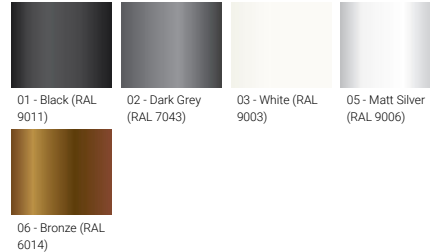

**VANCOUVER 19** (VA-20144)

**Product description**

240x240 mm - 5180 mm - Decorative pattern type 3  
(Optic) - 4 projectors (Optic 2nd ) IP66 - RGBW

**Luminaire Structure**

- Die-cast aluminium housing
- Extruded aluminium column
- Pre-treated before powder coating ensuring high corrosion resistance
- Single cable entry
- One IP68 connector supplied with 0.3 m of 5x1.5 sqmm outdoor cable

**Optic**

**Product colour**

**Special finishes upon request**

**VANCOUVER 19** (VA-20144)

**Technical information**

<b>Material</b>	Aluminium	<b>Optic value</b>	18°, 30°, 34°x21°	<b>Product colours</b>	Black, Dark Grey, White, Matt Silver, Bronze, Concrete - Urban, Softscape - Urban, Stone - Urban, Corten - Urban, Oak - Woodland, Walnut - Woodland, Pine - Woodland
<b>Light source</b>	7 LED & 4 x 7 LED (Projectors)	<b>Optic (2nd)</b>	N, M, E	<b>Weight</b>	71.1kg
<b>Power</b>	165 W	<b>Optic (2nd) value</b>	21°, 35°, 48°x26°	<b>Operating temperature</b>	-20 °C to 40 °C
<b>Lumen</b>	4960 - 6679 lm	<b>CCT / CRI</b>	RGBW30, RGBW40	<b>Cable</b>	One IP68 connector supplied with 0.3 m of 5x1.5 sqmm outdoor cable
<b>Efficacy</b>	30 - 40 lm/W	<b>Bug</b>	B1-U0-G0	<b>Through wiring</b>	Single cable entry
<b>Driver option</b>	Integral control gear	<b>ULR</b>	0%	<b>Lens / Reflector / Optic</b>	High-efficiency polycarbonate lens, Clear toughened glass
<b>Driver</b>	Constant current (CC)	<b>ULOR</b>	0%	<b>Lifetime L90B10 (hours)</b>	> 15,000
<b>Input voltage</b>	220-240 V 50/60 Hz	<b>CIE flux code n°3</b>	100	<b>Lifetime L80B10 (hours)</b>	> 31,000
<b>Optic</b>	N, M, E	<b>Dimming type</b>	DMX, DMX/RDM	<b>Lifetime L80B50 (hours)</b>	> 34,000