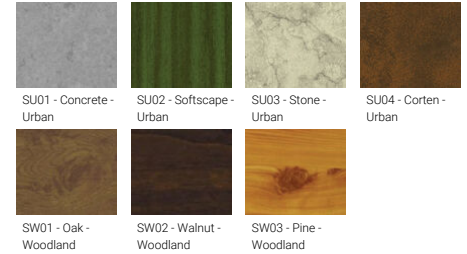

**Optic**

E

**Product colour**

**Special finishes upon request**

**VANCOUVER 21 (VA-20161)**

**Technical information**

<b>Material</b>	Aluminium	<b>Optic value</b>	21°, 35°, 48x26°	<b>Operating temperature</b>	-20 °C to 40 °C
<b>Light source</b>	7 LED	<b>CCT / CRI</b>	RGBW30, RGBW40	<b>Cable</b>	One IP68 connector supplied with 0.3 m of 5x1.5 sqmm outdoor cable
<b>Power</b>	33 W	<b>Bug</b>	B1-U0-G0	<b>Through wiring</b>	Single cable entry
<b>Lumen</b>	1119 - 1429 lm	<b>ULR</b>	0%	<b>Lens / Reflector / Optic</b>	High-efficiency polycarbonate lens, Clear toughened glass
<b>Efficacy</b>	34 - 43 lm/W	<b>ULOR</b>	0%	<b>MacAdam Ellipse</b>	7 SDCM
<b>Driver option</b>	Integral control gear	<b>CIE flux code n°3</b>	100	<b>Lifetime L90B10 (hours)</b>	> 15,000
<b>Driver</b>	Constant current (CC)	<b>Dimming type</b>	DMX, DMX/RDM	<b>Lifetime L80B10 (hours)</b>	> 31,000
<b>Input voltage</b>	220-240 V 50/60 Hz	<b>Product colours</b>	Black, Dark Grey, White, Matt Silver, Bronze, Concrete - Urban, Softscape - Urban, Stone - Urban, Corten - Urban, Oak - Woodland, Walnut - Woodland, Pine - Woodland	<b>Lifetime L80B50 (hours)</b>	> 34,000
<b>Optic</b>	N, M, E			<b>Weight</b>	55 kg