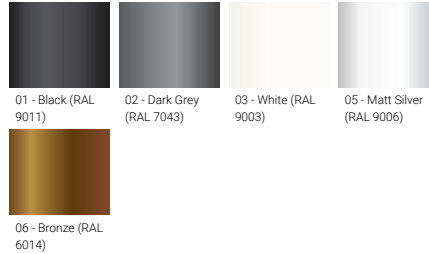

**Optic**

E

**Product colour**

**Special finishes upon request**

**VANCOUVER 21 (VA-20161)**

**Technical information**

<b>Material</b>	Aluminium	<b>Optic value</b>	21°, 35°, 48x26°	<b>Operating temperature</b>	-20 °C to 40 °C
<b>Light source</b>	7 LED	<b>CCT / CRI</b>	RGBW30, RGBW40	<b>Cable</b>	One IP68 connector supplied with 0.3 m of 5x1.5 sqmm outdoor cable
<b>Power</b>	33 W	<b>Bug</b>	B1-U0-G0	<b>Through wiring</b>	Single cable entry
<b>Lumen</b>	1119 - 1429 lm	<b>ULR</b>	0%	<b>Lens / Reflector / Optic</b>	High-efficiency polycarbonate lens, Clear toughened glass
<b>Efficacy</b>	34 - 43 lm/W	<b>ULOR</b>	0%	<b>MacAdam Ellipse</b>	7 SDCM
<b>Driver option</b>	Integral control gear	<b>CIE flux code n°3</b>	100	<b>Lifetime L90B10 (hours)</b>	> 15,000
<b>Driver</b>	Constant current (CC)	<b>Dimming type</b>	DMX, DMX/RDM	<b>Lifetime L80B10 (hours)</b>	> 31,000
<b>Input voltage</b>	220-240 V 50/60 Hz	<b>Product colours</b>	Black, Dark Grey, White, Matt Silver, Bronze, Concrete - Urban, Softscape - Urban, Stone - Urban, Corten - Urban, Oak - Woodland, Walnut - Woodland, Pine - Woodland	<b>Lifetime L80B50 (hours)</b>	> 34,000
<b>Optic</b>	N, M, E			<b>Weight</b>	55 kg