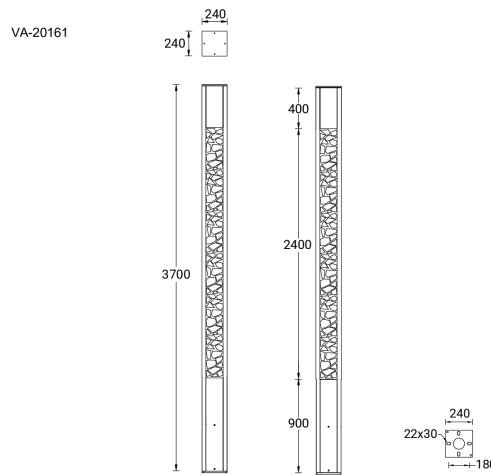

**VANCOUVER 21 (VA-20161)**

**Product description**

240x240 mm - 3700 mm - Decorative pattern type 1 - IP66 - RGBW

**Luminaire Structure**

- Die-cast aluminium housing
- Extruded aluminium column
- Pre-treated before powder coating ensuring high corrosion resistance
- Single cable entry
- One IP68 connector supplied with 0.3 m of 5x1.5 sqmm outdoor cable

- Stainless steel fasteners in grade 304 with zinc flake coating (ZFC)
- Durable silicone rubber gasket
- High-efficiency polycarbonate lens
- Clear toughened glass
- Integral control gear

- Maximum wind load resistance is 160 km/h
- Surge protection 10kV
- VANCOUVER luminaires with projectors on top and colder than 3000K CCT do not meet the IDA certification requirements

**Optic**

E

**Product colour**

**Special finishes upon request**

**VANCOUVER 21 (VA-20161)**

**Technical information**

<b>Material</b>	Aluminium	<b>Optic value</b>	21°, 35°, 48x26°	<b>Operating temperature</b>	-20 °C to 40 °C
<b>Light source</b>	7 LED	<b>CCT / CRI</b>	RGBW30, RGBW40	<b>Cable</b>	One IP68 connector supplied with 0.3 m of 5x1.5 sqmm outdoor cable
<b>Power</b>	33 W	<b>Bug</b>	B1-U0-G0	<b>Through wiring</b>	Single cable entry
<b>Lumen</b>	1119 - 1429 lm	<b>ULR</b>	0%	<b>Lens / Reflector / Optic</b>	High-efficiency polycarbonate lens, Clear toughened glass
<b>Efficacy</b>	34 - 43 lm/W	<b>ULOR</b>	0%	<b>MacAdam Ellipse</b>	7 SDCM
<b>Driver option</b>	Integral control gear	<b>CIE flux code n°3</b>	100	<b>Lifetime L90B10 (hours)</b>	> 15,000
<b>Driver</b>	Constant current (CC)	<b>Dimming type</b>	DMX, DMX/RDM	<b>Lifetime L80B10 (hours)</b>	> 31,000
<b>Input voltage</b>	220-240 V 50/60 Hz	<b>Product colours</b>	Black, Dark Grey, White, Matt Silver, Bronze, Concrete - Urban, Softscape - Urban, Stone - Urban, Corten - Urban, Oak - Woodland, Walnut - Woodland, Pine - Woodland	<b>Lifetime L80B50 (hours)</b>	> 34,000
<b>Optic</b>	N, M, E			<b>Weight</b>	55 kg