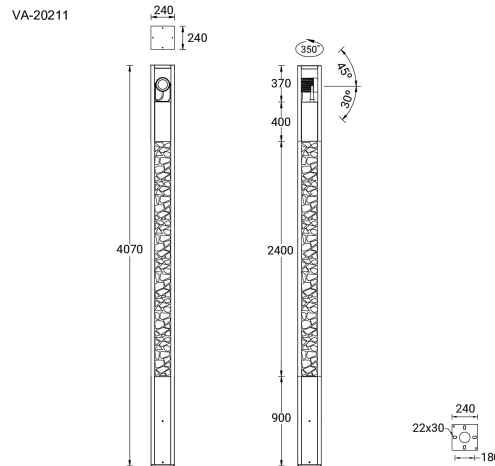

VANCOUVER 43 (VA-20211)

Product description

240x240 mm - 4070 mm - Decorative pattern type 1
(Optic) - 1 projector (Optic 2nd) IP65

Luminaire Structure

- Die-cast aluminium housing
- Extruded aluminium column
- Pre-treated before powder coating ensuring high corrosion resistance
- Single cable entry
- One IP68 connector supplied with 0.3 m of 3x1.0 sqmm outdoor cable

- Stainless steel fasteners in grade 304 with zinc flake coating (ZFC)
- Durable silicone rubber gasket
- High-efficiency optical reflector
- Clear toughened glass
- Integral control gear

- Maximum wind load resistance is 160 km/h
- Surge protection 10kV
- VANCOUVER luminaires with projectors on top and colder than 3000K CCT do not meet the IDA certification requirements

Optic

Product colour

Special finishes upon request

VANCOUVER 43 (VA-20211)

Technical information

Material	Aluminium
Light source	1 COB & 1 COB (Projector)
Power	61 W
Lumen	4239 - 4469 lm
Efficacy	69 - 73 lm/W
Driver option	Integral control gear
Driver	Constant current (CC)
Input voltage	220-240 V 50/60 Hz
Optic	G
Optic value	134°

Operating temperature	-20 °C to 40 °C
Cable	One IP68 connector supplied with 0.3 m of 3x1.0 sqmm outdoor cable
Through wiring	Single cable entry
Lens / Reflector / Optic	High-efficiency optical reflector, Clear toughened glass
MacAdam Ellipse	3 SDCM
Lifetime L90B10 (hours)	> 109,000
Lifetime L80B10 (hours)	> 109,000
Lifetime L80B50 (hours)	> 109,000
Variants (On/Off, 1-10V, DALI)	Compatible with EN/ IEC 60598-2-22: Suitable for emergency installations as central supply, non-maintained (ZO)