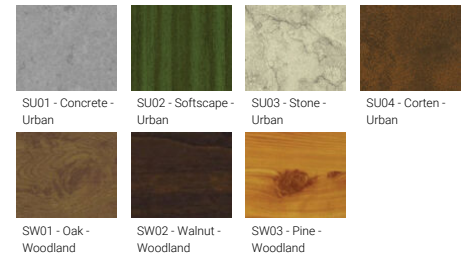

- Stainless steel fasteners in grade 304 with zinc flake coating (ZFC)
- Durable silicone rubber gasket
- High-efficiency optical reflector
- Clear toughened glass
- Integral control gear

- Maximum wind load resistance is 160 km/h
- Surge protection 10kV
- VANCOUVER luminaires with projectors on top and colder than 3000K CCT do not meet the IDA certification requirements

Optic

Product colour

Special finishes upon request

VANCOUVER 43 (VA-20211)

Technical information

Material	Aluminium
Light source	1 COB & 1 COB (Projector)
Power	61 W
Lumen	4239 - 4469 lm
Efficacy	69 - 73 lm/W
Driver option	Integral control gear
Driver	Constant current (CC)
Input voltage	220-240 V 50/60 Hz
Optic	G
Optic value	134°

Optic (2nd)	M, W, VW
Optic (2nd) value	23°, 32°, 43°
CCT / CRI	3000K CRI80, 4000K CRI80
Bug	B2-U0-G0
ULR	2%
ULOR	2%
CIE flux code n°3	100
Dimming type	On/Off, 1-10V, DALI
Product colours	Black, Dark Grey, White, Matt Silver, Bronze, Concrete - Urban, Softscape - Urban, Stone - Urban, Corten - Urban, Oak - Woodland, Walnut - Woodland, Pine - Woodland
Weight	52.4 kg