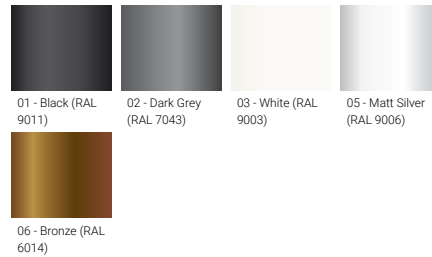

VANCOUVER 43 (VA-20211)

Product description

240x240 mm - 4070 mm - Decorative pattern type 1
(Optic) - 1 projector (Optic 2nd) IP65

Luminaire Structure

- Die-cast aluminium housing
- Extruded aluminium column
- Pre-treated before powder coating ensuring high corrosion resistance
- Single cable entry
- One IP68 connector supplied with 0.3 m of 3x1.0 sqmm outdoor cable

- Stainless steel fasteners in grade 304 with zinc flake coating (ZFC)
- Durable silicone rubber gasket
- High-efficiency optical reflector
- Clear toughened glass
- Integral control gear

- Maximum wind load resistance is 160 km/h
- Surge protection 10kV
- VANCOUVER luminaires with projectors on top and colder than 3000K CCT do not meet the IDA certification requirements

Optic

Product colour