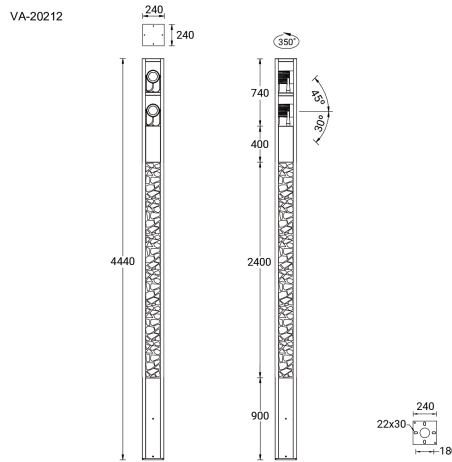

VANCOUVER 44 (VA-20212)

Technical information

Material	Aluminium
Light source	1 COB & 2 x 1 COB (Projectors)
Power	82 W
Lumen	5892 - 6157 lm
Efficacy	72 - 75 lm/W
Driver option	Integral control gear
Driver	Constant current (CC)
Input voltage	220-240 V 50/60 Hz
Optic	G
Optic value	134°

Optic (2nd)	M, W, VW
Optic (2nd) value	23°, 32°, 43°
CCT / CRI	3000K CRI80, 4000K CRI80
Bug	B2-U0-G0
ULR	2%
ULOR	2%
CIE flux code n°3	100
Dimming type	On/Off, 1-10V, DALI
Product colours	Black, Dark Grey, White, Matt Silver, Bronze, Concrete - Urban, Softscape - Urban, Stone - Urban, Corten - Urban, Oak - Woodland, Walnut - Woodland, Pine - Woodland
Weight	56.6 kg

Operating temperature	-20 °C to 40 °C
Cable	One IP68 connector supplied with 0.3 m of 3x1.0 sqmm outdoor cable
Through wiring	Single cable entry
Lens / Reflector / Optic	High-efficiency optical reflector, Clear toughened glass
MacAdam Ellipse	3 SDCM
Lifetime L90B10 (hours)	> 109,000
Lifetime L80B10 (hours)	> 109,000
Lifetime L80B50 (hours)	> 109,000
Variants (On/Off, 1-10V, DALI)	Compatible with EN/ IEC 60598-2-22: Suitable for emergency installations as central supply, non-maintained (ZO)