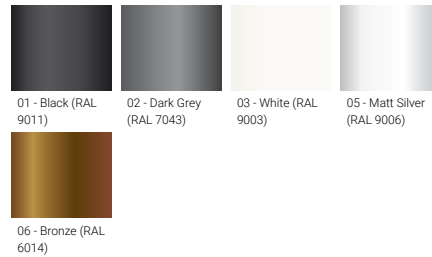

VANCOUVER 44 (VA-20212)

Product description

240x240 mm - 4440 mm - Decorative pattern type 1
(Optic) - 2 projectors (Optic 2nd) IP65

Luminaire Structure

- Die-cast aluminium housing
- Extruded aluminium column
- Pre-treated before powder coating ensuring high corrosion resistance
- Single cable entry
- One IP68 connector supplied with 0.3 m of 3x1.0 sqmm outdoor cable

Optic

Product colour

Special finishes upon request

VANCOUVER 44 (VA-20212)

Technical information

Material	Aluminium
Light source	1 COB & 2 x 1 COB (Projectors)
Power	82 W
Lumen	5892 - 6157 lm
Efficacy	72 - 75 lm/W
Driver option	Integral control gear
Driver	Constant current (CC)
Input voltage	220-240 V 50/60 Hz
Optic	G
Optic value	134°

Optic (2nd)	M, W, VW
Optic (2nd) value	23°, 32°, 43°
CCT / CRI	3000K CRI80, 4000K CRI80
Bug	B2-U0-G0
ULR	2%
ULOR	2%
CIE flux code n°3	100
Dimming type	On/Off, 1-10V, DALI
Product colours	Black, Dark Grey, White, Matt Silver, Bronze, Concrete - Urban, Softscape - Urban, Stone - Urban, Corten - Urban, Oak - Woodland, Walnut - Woodland, Pine - Woodland
Weight	56.6 kg