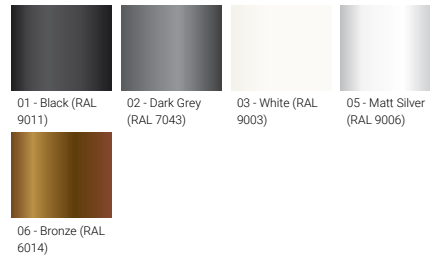

VANCOUVER 45 (VA-20213-LC)

Product description

240x240 mm - 4810 mm - Decorative pattern type 1 (Optic) - 3 projectors (Optic 2nd) - LIGHTCONNECT™

**LIGHT
CONNECT™**

Luminaire Structure

- Die-cast aluminium housing
- Extruded aluminium column
- Pre-treated before powder coating ensuring high corrosion resistance
- Single cable entry
- One IP68 connector supplied with 0.3 m of 3x1.0 sqmm outdoor cable

Optic

Product colour

Special finishes upon request

VANCOUVER 45 (VA-20213-LC)

Technical information

Material	Aluminium	Optic (2nd)	M, W, VW	Operating temperature	-20 °C to 40 °C
Light source	1 COB & 3 x 1 COB (Projectors)	Optic (2nd) value	23°, 32°, 43°	Cable	One IP68 connector supplied with 0.3 m of 3x1.0 sqmm outdoor cable
Power	103 W	CCT / CRI	3000K CRI80, 4000K CRI80	Through wiring	Single cable entry
Lumen	7545 - 7845 lm	Bug	B2-U0-G0	Lens / Reflector / Optic	High-efficiency optical reflector, Clear toughened glass
Efficacy	73 - 76 lm/W	ULR	2%	MacAdam Ellipse	3 SDCM
Driver option	Integral control gear	ULOR	2%	Lifetime L90B10 (hours)	> 109,000
Driver	Constant current (CC)	CIE flux code n°3	100	Lifetime L80B10 (hours)	> 109,000
Input voltage	220-240 V 50/60 Hz	Dimming type	On/Off, 1-10V, DALI	Lifetime L80B50 (hours)	> 109,000
Optic	G	Product colours	Black, Dark Grey, White, Matt Silver, Bronze, Concrete - Urban, Softscape - Urban, Stone - Urban, Corten - Urban, Oak - Woodland, Walnut - Woodland, Pine - Woodland	Variants (On/Off, 1-10V, DALI)	Compatible with EN/ IEC 60598-2-22: Suitable for emergency installations as central supply, non-maintained (Z0)
Optic value	134°	Weight	60.8 kg		