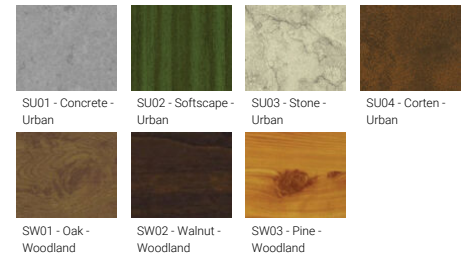

- Stainless steel fasteners in grade 304 with zinc flake coating (ZFC)
- Durable silicone rubber gasket
- High-efficiency optical reflector
- Clear toughened glass
- Integral control gear

- Maximum wind load resistance is 160 km/h
- Surge protection 10kV
- VANCOUVER luminaires with projectors on top and colder than 3000K CCT do not meet the IDA certification requirements

Optic

Product colour

Special finishes upon request

VANCOUVER 45 (VA-20213-LC)

Technical information

Material	Aluminium	Optic (2nd)	M, W, VW	Operating temperature	-20 °C to 40 °C
Light source	1 COB & 3 x 1 COB (Projectors)	Optic (2nd) value	23°, 32°, 43°	Cable	One IP68 connector supplied with 0.3 m of 3x1.0 sqmm outdoor cable
Power	103 W	CCT / CRI	3000K CRI80, 4000K CRI80	Through wiring	Single cable entry
Lumen	7545 - 7845 lm	Bug	B2-U0-G0	Lens / Reflector / Optic	High-efficiency optical reflector, Clear toughened glass
Efficacy	73 - 76 lm/W	ULR	2%	MacAdam Ellipse	3 SDCM
Driver option	Integral control gear	ULOR	2%	Lifetime L90B10 (hours)	> 109,000
Driver	Constant current (CC)	CIE flux code n°3	100	Lifetime L80B10 (hours)	> 109,000
Input voltage	220-240 V 50/60 Hz	Dimming type	On/Off, 1-10V, DALI	Lifetime L80B50 (hours)	> 109,000
Optic	G	Product colours	Black, Dark Grey, White, Matt Silver, Bronze, Concrete - Urban, Softscape - Urban, Stone - Urban, Corten - Urban, Oak - Woodland, Walnut - Woodland, Pine - Woodland	Variants (On/Off, 1-10V, DALI)	Compatible with EN/ IEC 60598-2-22: Suitable for emergency installations as central supply, non-maintained (Z0)
Optic value	134°	Weight	60.8 kg		