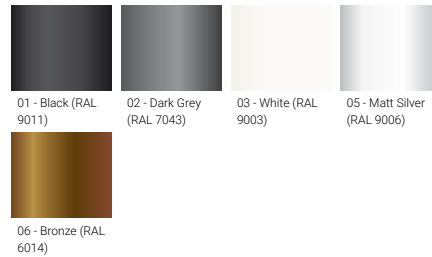

VANCOUVER 45 (VA-20213)

Product description

240x240 mm - 4810 mm - Decorative pattern type 1 (Optic) - 3 projectors (Optic 2nd) IP65

Luminaire Structure

- Die-cast aluminium housing
- Extruded aluminium column
- Pre-treated before powder coating ensuring high corrosion resistance
- Single cable entry
- One IP68 connector supplied with 0.3 m of 3x1.0 sqmm outdoor cable

Optic

Product colour

Special finishes upon request

VANCOUVER 45 (VA-20213)

Technical information

Material	Aluminium	Optic (2nd)	M, W, VW	Operating temperature	-20 °C to 40 °C
Light source	1 COB & 3 x 1 COB (Projectors)	Optic (2nd) value	23°, 32°, 43°	Cable	One IP68 connector supplied with 0.3 m of 3x1.0 sqmm outdoor cable
Power	103 W	CCT / CRI	3000K CRI80, 4000K CRI80	Through wiring	Single cable entry
Lumen	7545 - 7845 lm	Bug	B2-U0-G0	Lens / Reflector / Optic	High-efficiency optical reflector, Clear toughened glass
Efficacy	73 - 76 lm/W	ULR	2%	MacAdam Ellipse	3 SDCM
Driver option	Integral control gear	ULOR	2%	Lifetime L90B10 (hours)	> 109,000
Driver	Constant current (CC)	CIE flux code n°3	100	Lifetime L80B10 (hours)	> 109,000
Input voltage	220-240 V 50/60 Hz	Dimming type	On/Off, 1-10V, DALI	Lifetime L80B50 (hours)	> 109,000
Optic	G	Product colours	Black, Dark Grey, White, Matt Silver, Bronze, Concrete - Urban, Softscape - Urban, Stone - Urban, Corten - Urban, Oak - Woodland, Walnut - Woodland, Pine - Woodland	Variants (On/Off, 1-10V, DALI)	Compatible with EN/ IEC 60598-2-22: Suitable for emergency installations as central supply, non-maintained (Z0)
Optic value	134°	Weight	60.8 kg		