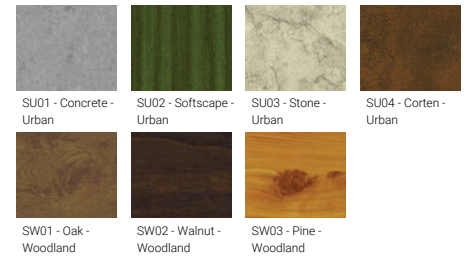

- Stainless steel fasteners in grade 304 with zinc flake coating (ZFC)
- Durable silicone rubber gasket
- High-efficiency optical reflector
- Clear toughened glass
- Integral control gear

- Maximum wind load resistance is 160 km/h
- Surge protection 10kV
- VANCOUVER luminaires with projectors on top and colder than 3000K CCT do not meet the IDA certification requirements

Optic

Product colour

Special finishes upon request

VANCOUVER 45 (VA-20213)

Technical information

Material	Aluminium	Optic (2nd)	M, W, VW	Operating temperature	-20 °C to 40 °C
Light source	1 COB & 3 x 1 COB (Projectors)	Optic (2nd) value	23°, 32°, 43°	Cable	One IP68 connector supplied with 0.3 m of 3x1.0 sqmm outdoor cable
Power	103 W	CCT / CRI	3000K CRI80, 4000K CRI80	Through wiring	Single cable entry
Lumen	7545 - 7845 lm	Bug	B2-U0-G0	Lens / Reflector / Optic	High-efficiency optical reflector, Clear toughened glass
Efficacy	73 - 76 lm/W	ULR	2%	MacAdam Ellipse	3 SDCM
Driver option	Integral control gear	ULOR	2%	Lifetime L90B10 (hours)	> 109,000
Driver	Constant current (CC)	CIE flux code n°3	100	Lifetime L80B10 (hours)	> 109,000
Input voltage	220-240 V 50/60 Hz	Dimming type	On/Off, 1-10V, DALI	Lifetime L80B50 (hours)	> 109,000
Optic	G	Product colours	Black, Dark Grey, White, Matt Silver, Bronze, Concrete - Urban, Softscape - Urban, Stone - Urban, Corten - Urban, Oak - Woodland, Walnut - Woodland, Pine - Woodland	Variants (On/Off, 1-10V, DALI)	Compatible with EN/ IEC 60598-2-22: Suitable for emergency installations as central supply, non-maintained (Z0)
Optic value	134°	Weight	60.8 kg		