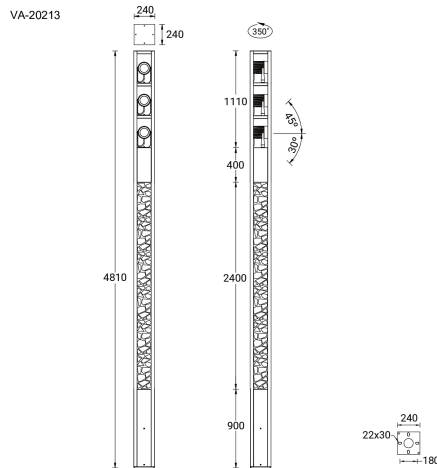

VANCOUVER 45 (VA-20213)

Product description

240x240 mm - 4810 mm - Decorative pattern type 1 (Optic) - 3 projectors (Optic 2nd) IP65

Luminaire Structure

- Die-cast aluminium housing
- Extruded aluminium column
- Pre-treated before powder coating ensuring high corrosion resistance
- Single cable entry
- One IP68 connector supplied with 0.3 m of 3x1.0 sqmm outdoor cable

- Stainless steel fasteners in grade 304 with zinc flake coating (ZFC)
- Durable silicone rubber gasket
- High-efficiency optical reflector
- Clear toughened glass
- Integral control gear

- Maximum wind load resistance is 160 km/h
- Surge protection 10kV
- VANCOUVER luminaires with projectors on top and colder than 3000K CCT do not meet the IDA certification requirements

Optic

Product colour

Special finishes upon request

VANCOUVER 45 (VA-20213)

Technical information

Material	Aluminium	Optic (2nd)	M, W, VW	Operating temperature	-20 °C to 40 °C
Light source	1 COB & 3 x 1 COB (Projectors)	Optic (2nd) value	23°, 32°, 43°	Cable	One IP68 connector supplied with 0.3 m of 3x1.0 sqmm outdoor cable
Power	103 W	CCT / CRI	3000K CRI80, 4000K CRI80	Through wiring	Single cable entry
Lumen	7545 - 7845 lm	Bug	B2-U0-G0	Lens / Reflector / Optic	High-efficiency optical reflector, Clear toughened glass
Efficacy	73 - 76 lm/W	ULR	2%	MacAdam Ellipse	3 SDCM
Driver option	Integral control gear	ULOR	2%	Lifetime L90B10 (hours)	> 109,000
Driver	Constant current (CC)	CIE flux code n°3	100	Lifetime L80B10 (hours)	> 109,000
Input voltage	220-240 V 50/60 Hz	Dimming type	On/Off, 1-10V, DALI	Lifetime L80B50 (hours)	> 109,000
Optic	G	Product colours	Black, Dark Grey, White, Matt Silver, Bronze, Concrete - Urban, Softscape - Urban, Stone - Urban, Corten - Urban, Oak - Woodland, Walnut - Woodland, Pine - Woodland	Variants (On/Off, 1-10V, DALI)	Compatible with EN/ IEC 60598-2-22: Suitable for emergency installations as central supply, non-maintained (Z0)
Optic value	134°	Weight	60.8 kg		