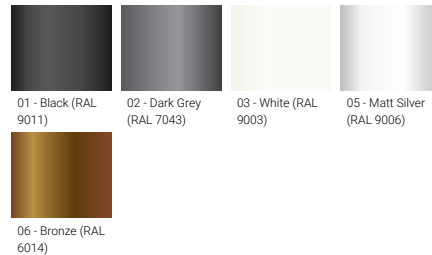

VANCOUVER 46 (VA-20221-LC)

Product description

240x240 mm - 4070 mm - Decorative pattern type 2
(Optic) - 1 projector (Optic 2nd) - LIGHTCONNECT™

**LIGHT
CONNECT™**

Luminaire Structure

- Die-cast aluminium housing
- Extruded aluminium column
- Pre-treated before powder coating ensuring high corrosion resistance
- Single cable entry
- One IP68 connector supplied with 0.3 m of 3x1.0 sqmm outdoor cable

Optic

Product colour

Special finishes upon request

VANCOUVER 46 (VA-20221-LC)

Technical information

Material	Aluminium	Optic value	134°	Through wiring	Single cable entry	
Light source	1 COB & 1 COB (Projector)	Optic (2nd)	M, W, VW	Lens / Reflector / Optic	High-efficiency optical reflector, Clear toughened glass	
Power	61 W	Optic (2nd) value	23°, 32°, 43°	MacAdam Ellipse	3 SDCM	
Lumen	4188 - 5892 lm	CCT / CRI	3000K CRI80, 4000K CRI80	Lifetime L90B10 (hours)	> 109,000	
Efficacy	69 - 74 lm/W	Dimming type	On/Off, 1-10V, DALI	Lifetime L80B10 (hours)	> 109,000	
Driver option	Integral control gear	Product colours	Black, Dark Grey, White, Matt Silver, Bronze, Concrete - Urban, Softscape - Urban, Stone - Urban, Corten - Urban, Oak - Woodland, Walnut - Woodland, Pine - Woodland	Lifetime L80B50 (hours)	> 109,000	
Driver	Constant current (CC)			Variants (On/Off, 1-10V, DALI)	Compatible with EN/ IEC 60598-2-22: Suitable for emergency installations as central supply, non-maintained (Z0)	
Input voltage	220-240 V 50/60 Hz					
Optic	G	Weight	52.4 kg			
		Operating temperature	-20 °C to 40 °C			
		Cable	One IP68 connector supplied with 0.3 m of 3x1.0 sqmm outdoor cable			