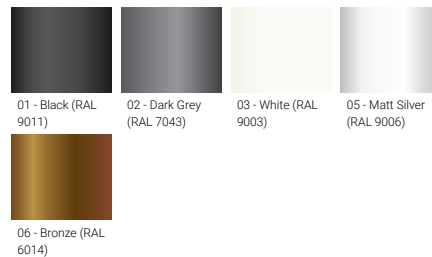

VANCOUVER 48 (VA-20223-LC)

Product description

240x240 mm - 4810 mm - Decorative pattern type 2 (Optic) - 3 projectors (Optic 2nd) - LIGHTCONNECT™

**LIGHT
CONNECT™**

Luminaire Structure

- Die-cast aluminium housing
- Extruded aluminium column
- Pre-treated before powder coating ensuring high corrosion resistance
- Single cable entry
- One IP68 connector supplied with 0.3 m of 3x1.0 sqmm outdoor cable

Optic

Product colour

Special finishes upon request

VANCOUVER 48 (VA-20223-LC)

Technical information

Material	Aluminium	Optic value	134°	Through wiring	Single cable entry
Light source	1 COB & 3 x 1 COB (Projectors)	Optic (2nd)	M, W, VW	Lens / Reflector / Optic	High-efficiency optical reflector, Clear toughened glass
Power	103 W	Optic (2nd) value	23°, 32°, 43°	MacAdam Ellipse	3 SDCM
Lumen	7545 - 7845 lm	CCT / CRI	3000K CRI80, 4000K CRI80	Lifetime L90B10 (hours)	> 109,000
Efficacy	73 - 76 lm/W	Dimming type	On/Off, 1-10V, DALI	Lifetime L80B10 (hours)	> 109,000
Driver option	Integral control gear	Product colours	Black, Dark Grey, White, Matt Silver, Bronze, Concrete - Urban, Softscape - Urban, Stone - Urban, Corten - Urban, Oak - Woodland, Walnut - Woodland, Pine - Woodland	Lifetime L80B50 (hours)	> 109,000
Driver	Constant current (CC)			Variants (On/Off, 1-10V, DALI)	Compatible with EN/ IEC 60598-2-22: Suitable for emergency installations as central supply, non-maintained (Z0)
Input voltage	220-240 V 50/60 Hz	Weight	60.8 kg		
Optic	G	Operating temperature	-20 °C to 40 °C		
		Cable	One IP68 connector supplied with 0.3 m of 3x1.0 sqmm outdoor cable		