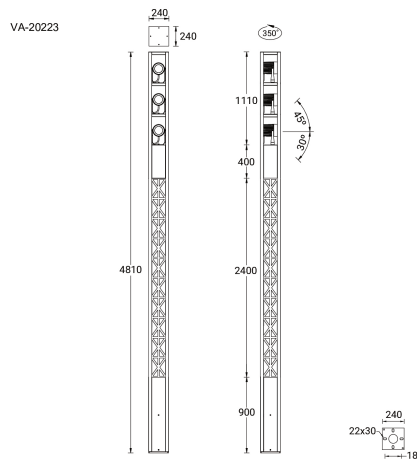

VANCOUVER 48 (VA-20223)

Technical information

Material	Aluminium	Optic value	134°	Through wiring	Single cable entry	
Light source	1 COB & 3 x 1 COB (Projectors)	Optic (2nd)	M, W, VW	Lens / Reflector / Optic	High-efficiency optical reflector, Clear toughened glass	
Power	103 W	Optic (2nd) value	23°, 32°, 43°	MacAdam Ellipse	3 SDCM	
Lumen	7545 - 7845 lm	CCT / CRI	3000K CRI80, 4000K CRI80	Lifetime L90B10 (hours)	> 109,000	
Efficacy	73 - 76 lm/W	Dimming type	On/Off, 1-10V, DALI	Lifetime L80B10 (hours)	> 109,000	
Driver option	Integral control gear	Product colours	Black, Dark Grey, White, Matt Silver, Bronze, Concrete - Urban, Softscape - Urban, Stone - Urban, Corten - Urban, Oak - Woodland, Walnut - Woodland, Pine - Woodland	Lifetime L80B50 (hours)	> 109,000	
Driver	Constant current (CC)			Variants (On/Off, 1-10V, DALI)	Compatible with EN/ IEC 60598-2-22: Suitable for emergency installations as central supply, non-maintained (Z0)	
Input voltage	220-240 V 50/60 Hz	Weight	60.8 kg			
Optic	G	Operating temperature	-20 °C to 40 °C			
		Cable	One IP68 connector supplied with 0.3 m of 3x1.0 sqmm outdoor cable