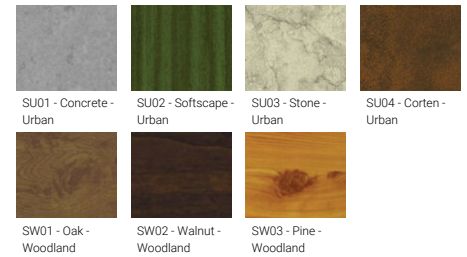

- Stainless steel fasteners in grade 304 with zinc flake coating (ZFC)
- Durable silicone rubber gasket
- High-efficiency optical reflector
- Clear toughened glass
- Integral control gear

- Maximum wind load resistance is 160 km/h
- Surge protection 10kV
- VANCOUVER luminaires with projectors on top and colder than 3000K CCT do not meet the IDA certification requirements

Optic

Product colour

Special finishes upon request

VANCOUVER 49 (VA-20231)

Technical information

Material	Aluminium
Light source	1 COB & 1 COB (Projector)
Power	61 W
Lumen	4239 - 4469 lm
Efficacy	69 - 73 lm/W
Driver option	Integral control gear
Driver	Constant current (CC)
Input voltage	220-240 V 50/60 Hz
Optic	G

Optic value	134°
Optic (2nd)	M, W, VW
Optic (2nd) value	23°, 32°, 43°
CCT / CRI	3000K CRI80, 4000K CRI80
Dimming type	On/Off, 1-10V, DALI
Product colours	Black, Dark Grey, White, Matt Silver, Bronze, Concrete - Urban, Softscape - Urban, Stone - Urban, Corten - Urban, Oak - Woodland, Walnut - Woodland, Pine - Woodland
Weight	52.4 kg
Operating temperature	-20 °C to 40 °C
Cable	One IP68 connector supplied with 0.3 m of 3x1.0 sqmm outdoor cable