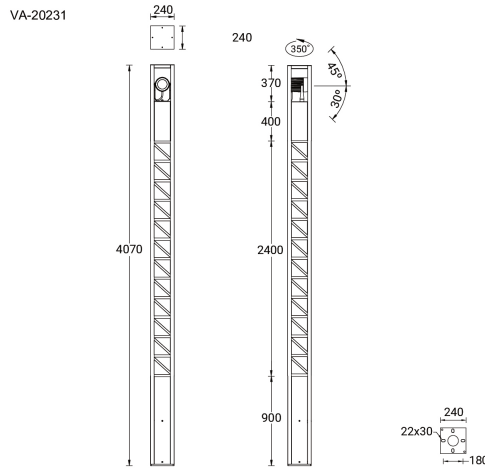

VANCOUVER 49 (VA-20231)

Technical information

Material	Aluminium
Light source	1 COB & 1 COB (Projector)
Power	61 W
Lumen	4239 - 4469 lm
Efficacy	69 - 73 lm/W
Driver option	Integral control gear
Driver	Constant current (CC)
Input voltage	220-240 V 50/60 Hz
Optic	G

Optic value	134°
Optic (2nd)	M, W, VW
Optic (2nd) value	23°, 32°, 43°
CCT / CRI	3000K CRI80, 4000K CRI80
Dimming type	On/Off, 1-10V, DALI
Product colours	Black, Dark Grey, White, Matt Silver, Bronze, Concrete - Urban, Softscape - Urban, Stone - Urban, Corten - Urban, Oak - Woodland, Walnut - Woodland, Pine - Woodland
Weight	52.4 kg
Operating temperature	-20 °C to 40 °C
Cable	One IP68 connector supplied with 0.3 m of 3x1.0 sqmm outdoor cable

Through wiring	Single cable entry
Lens / Reflector / Optic	High-efficiency optical reflector, Clear toughened glass
MacAdam Ellipse	3 SDCM
Lifetime L90B10 (hours)	> 109,000
Lifetime L80B10 (hours)	> 109,000
Lifetime L80B50 (hours)	> 109,000
Variants (On/Off, 1-10V, DALI)	Compatible with EN/ IEC 60598-2-22: Suitable for emergency installations as central supply, non-maintained (Z0)