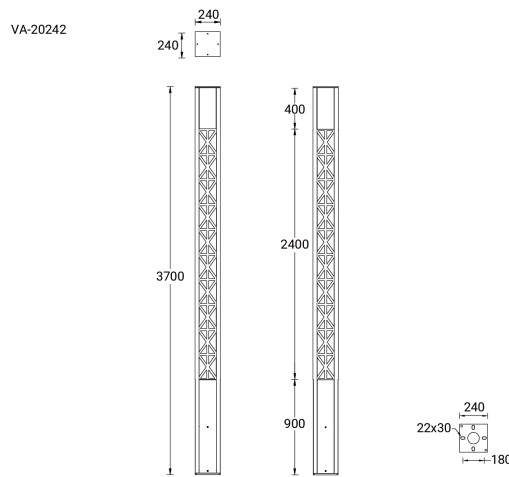

**VANCOUVER 53** (VA-20242)

**Product description**

240x240 mm - 3700 mm - Decorative pattern type 2 - IP65

**Luminaire Structure**

- Die-cast aluminium housing
- Extruded aluminium column
- Pre-treated before powder coating ensuring high corrosion resistance
- Single cable entry
- One IP68 connector supplied with 0.3 m of 3x1.0 sqmm outdoor cable

- Stainless steel fasteners in grade 304 with zinc flake coating (ZFC)
- Durable silicone rubber gasket
- High-efficiency optical reflector
- Clear toughened glass
- Integral control gear

- Maximum wind load resistance is 160 km/h
- Surge protection 10kV
- VANCOUVER luminaires with projectors on top and colder than 3000K CCT do not meet the IDA certification requirements

**Optic**

G

**Product colour**

**Special finishes upon request**

**VANCOUVER 53 (VA-20242)**

**Technical information**

<b>Material</b>	Aluminium	<b>Optic</b>	G	<b>Through wiring</b>	Single cable entry
<b>Light source</b>	1 COB	<b>Optic value</b>	134°	<b>Lens / Reflector / Optic</b>	High-efficiency optical reflector, Clear toughened glass
<b>Power</b>	40 W	<b>CCT / CRI</b>	3000K CRI80, 4000K CRI80	<b>MacAdam Ellipse</b>	3 SDCM
<b>Lumen</b>	2586 - 2781 lm	<b>Dimming type</b>	On/Off, 1-10V, DALI	<b>Lifetime L90B10 (hours)</b>	> 50,700
<b>Efficacy</b>	65 - 70 lm/W	<b>Product colours</b>	Black, Dark Grey, White, Matt Silver, Bronze, Concrete - Urban, Softscape - Urban, Stone - Urban, Corten - Urban, Oak - Woodland, Walnut - Woodland, Pine - Woodland	<b>Lifetime L80B10 (hours)</b>	> 63,500
<b>Driver option</b>	Integral control gear			<b>Lifetime L80B50 (hours)</b>	> 63,500
<b>Driver</b>	Constant current (CC)			<b>Variants (1-10V, DALI)</b>	Compatible with EN/ IEC 60598-2-22: Suitable for emergency installations as central supply, non-maintained (Z0)
<b>Input voltage</b>	220-240 V 50/60 Hz	<b>Cable</b>	One IP68 connector supplied with 0.3 m of 3x1.0 sqmm outdoor cable		