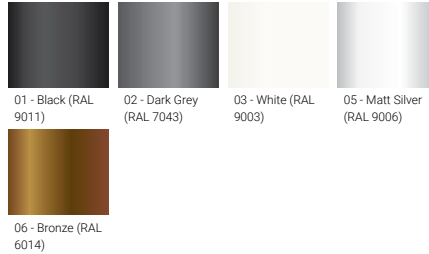

**Optic**

G

**Product colour**

**Special finishes upon request**

**VANCOUVER 53 (VA-20242)**

**Technical information**

<b>Material</b>	Aluminium	<b>Optic</b>	G	<b>Through wiring</b>	Single cable entry
<b>Light source</b>	1 COB	<b>Optic value</b>	134°	<b>Lens / Reflector / Optic</b>	High-efficiency optical reflector, Clear toughened glass
<b>Power</b>	40 W	<b>CCT / CRI</b>	3000K CRI80, 4000K CRI80	<b>MacAdam Ellipse</b>	3 SDCM
<b>Lumen</b>	2586 - 2781 lm	<b>Dimming type</b>	On/Off, 1-10V, DALI	<b>Lifetime L90B10 (hours)</b>	> 50,700
<b>Efficacy</b>	65 - 70 lm/W	<b>Product colours</b>	Black, Dark Grey, White, Matt Silver, Bronze, Concrete - Urban, Softscape - Urban, Stone - Urban, Corten - Urban, Oak - Woodland, Walnut - Woodland, Pine - Woodland	<b>Lifetime L80B10 (hours)</b>	> 63,500
<b>Driver option</b>	Integral control gear			<b>Lifetime L80B50 (hours)</b>	> 63,500
<b>Driver</b>	Constant current (CC)			<b>Variants (1-10V, DALI)</b>	Compatible with EN/ IEC 60598-2-22: Suitable for emergency installations as central supply, non-maintained (Z0)
<b>Input voltage</b>	220-240 V 50/60 Hz	<b>Cable</b>	One IP68 connector supplied with 0.3 m of 3x1.0 sqmm outdoor cable		