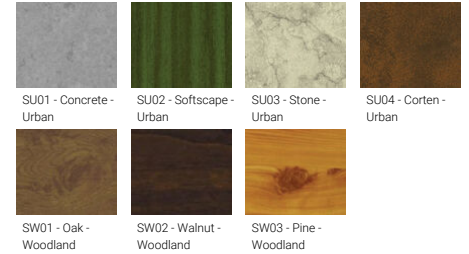

**Optic**

G

**Product colour**

**Special finishes upon request**

**VANCOUVER 53 (VA-20242)**

**Technical information**

<b>Material</b>	Aluminium	<b>Optic</b>	G	<b>Through wiring</b>	Single cable entry
<b>Light source</b>	1 COB	<b>Optic value</b>	134°	<b>Lens / Reflector / Optic</b>	High-efficiency optical reflector, Clear toughened glass
<b>Power</b>	40 W	<b>CCT / CRI</b>	3000K CRI80, 4000K CRI80	<b>MacAdam Ellipse</b>	3 SDCM
<b>Lumen</b>	2586 - 2781 lm	<b>Dimming type</b>	On/Off, 1-10V, DALI	<b>Lifetime L90B10 (hours)</b>	> 50,700
<b>Efficacy</b>	65 - 70 lm/W	<b>Product colours</b>	Black, Dark Grey, White, Matt Silver, Bronze, Concrete - Urban, Softscape - Urban, Stone - Urban, Corten - Urban, Oak - Woodland, Walnut - Woodland, Pine - Woodland	<b>Lifetime L80B10 (hours)</b>	> 63,500
<b>Driver option</b>	Integral control gear			<b>Lifetime L80B50 (hours)</b>	> 63,500
<b>Driver</b>	Constant current (CC)			<b>Variants (1-10V, DALI)</b>	Compatible with EN/ IEC 60598-2-22: Suitable for emergency installations as central supply, non-maintained (Z0)
<b>Input voltage</b>	220-240 V 50/60 Hz	<b>Cable</b>	One IP68 connector supplied with 0.3 m of 3x1.0 sqmm outdoor cable		