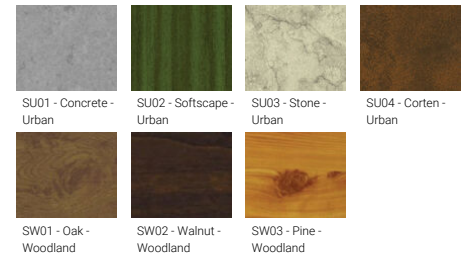

**Optic**

G

**Product colour**

**Special finishes upon request**

**VANCOUVER 60 (VA-20281)**

**Technical information**

<b>Material</b>	Aluminium
<b>Light source</b>	12 x 32 LED
<b>Power</b>	94 W
<b>Lumen</b>	4864 - 5120 lm
<b>Efficacy</b>	49 - 51 lm/W
<b>Driver option</b>	Integral control gear
<b>Driver</b>	Constant current (CC)
<b>Input voltage</b>	220-240 V 50/60 Hz

<b>Optic</b>	G
<b>Optic value</b>	360°
<b>CCT / CRI</b>	3000K CRI80, 4000K CRI80
<b>Dimming type</b>	On/Off, 1-10V, DALI
<b>Product colours</b>	Black, Dark Grey, White, Matt Silver, Bronze, Concrete - Urban, Softscape - Urban, Stone - Urban, Corten - Urban, Oak - Woodland, Walnut - Woodland, Pine - Woodland
<b>Weight</b>	60.1 kg
<b>Operating temperature</b>	-20 °C to 40 °C
<b>Cable</b>	One IP68 connector supplied with 0.3 m of 3x1.0 sqmm outdoor cable