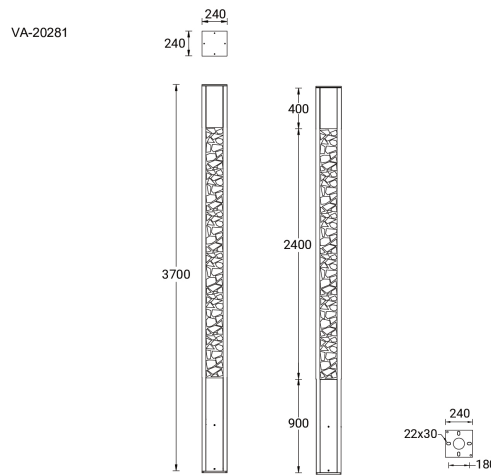

VANCOUVER 60 (VA-20281)

Technical information

Material	Aluminium
Light source	12 x 32 LED
Power	94 W
Lumen	4864 - 5120 lm
Efficacy	49 - 51 lm/W
Driver option	Integral control gear
Driver	Constant current (CC)
Input voltage	220-240 V 50/60 Hz

Optic	G
Optic value	360°
CCT / CRI	3000K CRI80, 4000K CRI80
Dimming type	On/Off, 1-10V, DALI
Product colours	Black, Dark Grey, White, Matt Silver, Bronze, Concrete - Urban, Softscape - Urban, Stone - Urban, Corten - Urban, Oak - Woodland, Walnut - Woodland, Pine - Woodland
Weight	60.1 kg
Operating temperature	-20 °C to 40 °C
Cable	One IP68 connector supplied with 0.3 m of 3x1.0 sqmm outdoor cable

Through wiring	Single cable entry
Lens / Reflector / Optic	High-efficiency polycarbonate lens, Clear toughened glass
MacAdam Ellipse	3 SDCM
Lifetime L90B10 (hours)	> 23,000
Lifetime L80B10 (hours)	> 45,000
Lifetime L80B50 (hours)	> 50,000
Variants (On/Off, 1-10V, DALI)	Compatible with EN/ IEC 60598-2-22: Suitable for emergency installations as central supply, non-maintained (Z0)