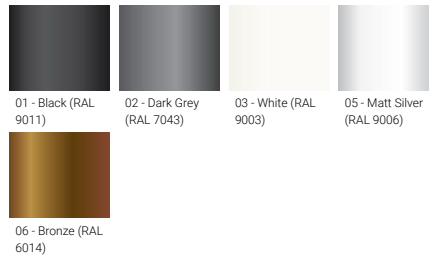

**VANCOUVER 60 (VA-20281)**

**Product description**

240x240 mm - 3700 mm - Decorative pattern type 1 - IP65 - With opal lens

**Luminaire Structure**

- Die-cast aluminium housing
- Extruded aluminium column
- Pre-treated before powder coating ensuring high corrosion resistance
- Single cable entry
- One IP68 connector supplied with 0.3 m of 3x1.0 sqmm outdoor cable

**Optic**

G

**Product colour**

**Special finishes upon request**

**VANCOUVER 60 (VA-20281)**

**Technical information**

<b>Material</b>	Aluminium
<b>Light source</b>	12 x 32 LED
<b>Power</b>	94 W
<b>Lumen</b>	4864 - 5120 lm
<b>Efficacy</b>	49 - 51 lm/W
<b>Driver option</b>	Integral control gear
<b>Driver</b>	Constant current (CC)
<b>Input voltage</b>	220-240 V 50/60 Hz

<b>Optic</b>	G
<b>Optic value</b>	360°
<b>CCT / CRI</b>	3000K CRI80, 4000K CRI80
<b>Dimming type</b>	On/Off, 1-10V, DALI
<b>Product colours</b>	Black, Dark Grey, White, Matt Silver, Bronze, Concrete - Urban, Softscape - Urban, Stone - Urban, Corten - Urban, Oak - Woodland, Walnut - Woodland, Pine - Woodland
<b>Weight</b>	60.1 kg
<b>Operating temperature</b>	-20 °C to 40 °C
<b>Cable</b>	One IP68 connector supplied with 0.3 m of 3x1.0 sqmm outdoor cable