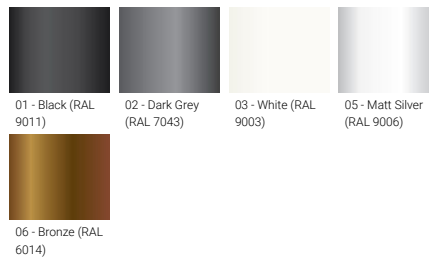

VANCOUVER 25 (VA-30011)

Product description

160x160 mm - 600 mm - Decorative pattern type 1

Luminaire Structure

- Die-cast aluminium housing
- Extruded aluminium column
- Pre-treated before powder coating ensuring high corrosion resistance
- Single cable entry
- Stainless steel fasteners in grade 304 with zinc flake coating (ZFC)
- Durable silicone rubber gasket
- Clear toughened glass
- High-efficiency optical reflector
- Integral control gear

Optic

G

Product colour

Special finishes upon request

VANCOUVER 25 (VA-30011)

Technical information

Material	Aluminium
Light source	1 COB
Power	21 W
Lumen	535 - 570 lm
Efficacy	25 - 27 lm/W
Driver option	Integral control gear
Driver	Constant current (CC)
Input voltage	220-240 V 50/60 Hz

Optic	G
Optic value	65°
CCT / CRI	3000K CRI80, 4000K CRI80
Bug	B0-U0-G0
ULR	0%
ULOR	0%
CIE flux code n°3	99
Dimming type	On/Off, 1-10V, DALI

Product colours	Black, Dark Grey, White, Matt Silver, Bronze, Concrete - Urban, Softscape - Urban, Stone - Urban, Corten - Urban, Oak - Woodland, Walnut - Woodland, Pine - Woodland
Weight	9 kg
Operating temperature	-20 °C to 40 °C
Through wiring	Single cable entry
Lens / Reflector / Optic	Clear toughened glass, High-efficiency optical reflector
MacAdam Ellipse	3 SDCM
Lifetime L90B10 (hours)	> 61,000
Variants (On/Off, 1-10V, DALI)	Compatible with EN/ IEC 60598-2-22: Suitable for emergency installations as central supply, non-maintained (Z0)