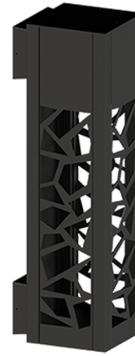

VANCOUVER 25 (VA-30011)

Product description

160x160 mm - 600 mm - Decorative pattern type 1

Luminaire Structure

- Die-cast aluminium housing
- Extruded aluminium column
- Pre-treated before powder coating ensuring high corrosion resistance
- Single cable entry
- Stainless steel fasteners in grade 304 with zinc flake coating (ZFC)
- Durable silicone rubber gasket
- Clear toughened glass
- High-efficiency optical reflector
- Integral control gear

Optic

G

Product colour

Special finishes upon request

VANCOUVER 25 (VA-30011)

Technical information

Material	Aluminium
Light source	1 COB
Power	21 W
Lumen	535 - 570 lm
Efficacy	25 - 27 lm/W
Driver option	Integral control gear
Driver	Constant current (CC)
Input voltage	220-240 V 50/60 Hz

Optic	G
Optic value	65°
CCT / CRI	3000K CRI80, 4000K CRI80
Bug	B0-U0-G0
ULR	0%
ULOR	0%
CIE flux code n°3	99
Dimming type	On/Off, 1-10V, DALI

Product colours	Black, Dark Grey, White, Matt Silver, Bronze, Concrete - Urban, Softscape - Urban, Stone - Urban, Corten - Urban, Oak - Woodland, Walnut - Woodland, Pine - Woodland
Weight	9 kg
Operating temperature	-20 °C to 40 °C
Through wiring	Single cable entry
Lens / Reflector / Optic	Clear toughened glass, High-efficiency optical reflector
MacAdam Ellipse	3 SDCM
Lifetime L90B10 (hours)	> 61,000
Variants (On/Off, 1-10V, DALI)	Compatible with EN/ IEC 60598-2-22: Suitable for emergency installations as central supply, non-maintained (Z0)