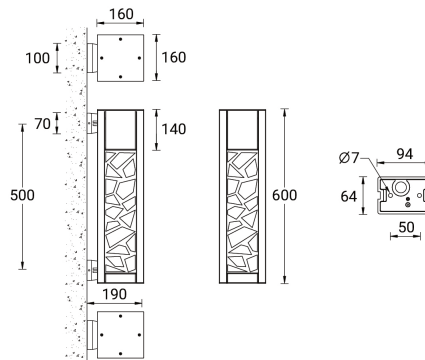

VANCOUVER 25 (VA-30011)

Technical information

Material	Aluminium
Light source	1 COB
Power	21 W
Lumen	535 - 570 lm
Efficacy	25 - 27 lm/W
Driver option	Integral control gear
Driver	Constant current (CC)
Input voltage	220-240 V 50/60 Hz

Optic	G
Optic value	65°
CCT / CRI	3000K CRI80, 4000K CRI80
Bug	B0-U0-G0
ULR	0%
ULOR	0%
CIE flux code n°3	99
Dimming type	On/Off, 1-10V, DALI

Product colours	Black, Dark Grey, White, Matt Silver, Bronze, Concrete - Urban, Softscape - Urban, Stone - Urban, Corten - Urban, Oak - Woodland, Walnut - Woodland, Pine - Woodland
Weight	9 kg
Operating temperature	-20 °C to 40 °C
Through wiring	Single cable entry
Lens / Reflector / Optic	Clear toughened glass, High-efficiency optical reflector
MacAdam Ellipse	3 SDCM
Lifetime L90B10 (hours)	> 61,000
Variants (On/Off, 1-10V, DALI)	Compatible with EN/ IEC 60598-2-22: Suitable for emergency installations as central supply, non-maintained (Z0)

VA-30011