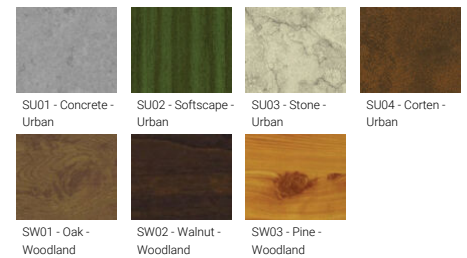

VANCOUVER 25 (VA-30011)

Product description

160x160 mm - 600 mm - Decorative pattern type 1

Luminaire Structure

- Die-cast aluminium housing
- Extruded aluminium column
- Pre-treated before powder coating ensuring high corrosion resistance
- Single cable entry
- Stainless steel fasteners in grade 304 with zinc flake coating (ZFC)
- Durable silicone rubber gasket
- Clear toughened glass
- High-efficiency optical reflector
- Integral control gear

Optic

G

Product colour

Special finishes upon request

VANCOUVER 25 (VA-30011)

Technical information

Material	Aluminium
Light source	1 COB
Power	21 W
Lumen	535 - 570 lm
Efficacy	25 - 27 lm/W
Driver option	Integral control gear
Driver	Constant current (CC)
Input voltage	220-240 V 50/60 Hz

Optic	G
Optic value	65°
CCT / CRI	3000K CRI80, 4000K CRI80
Bug	B0-U0-G0
ULR	0%
ULOR	0%
CIE flux code n°3	99
Dimming type	On/Off, 1-10V, DALI

Product colours	Black, Dark Grey, White, Matt Silver, Bronze, Concrete - Urban, Softscape - Urban, Stone - Urban, Corten - Urban, Oak - Woodland, Walnut - Woodland, Pine - Woodland
Weight	9 kg
Operating temperature	-20 °C to 40 °C
Through wiring	Single cable entry
Lens / Reflector / Optic	Clear toughened glass, High-efficiency optical reflector
MacAdam Ellipse	3 SDCM
Lifetime L90B10 (hours)	> 61,000
Variants (On/Off, 1-10V, DALI)	Compatible with EN/ IEC 60598-2-22: Suitable for emergency installations as central supply, non-maintained (Z0)