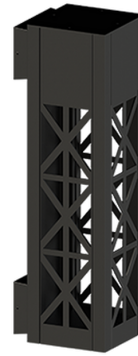

**VANCOUVER 26 (VA-30012)**

**Product description**

160x160 mm - 600 mm - Decorative pattern type 2

**Luminaire Structure**

- Die-cast aluminium housing
- Extruded aluminium column
- Pre-treated before powder coating ensuring high corrosion resistance
- Single cable entry
- Stainless steel fasteners in grade 304 with zinc flake coating (ZFC)
- Durable silicone rubber gasket
- Clear toughened glass
- High-efficiency optical reflector
- Integral control gear

**Optic**

G

**Product colour**

**Special finishes upon request**

**VANCOUVER 26 (VA-30012)**

**Technical information**

<b>Material</b>	Aluminium	<b>Optic</b>	G	<b>Product colours</b>	Black, Dark Grey, White, Matt Silver, Bronze, Concrete - Urban, Softscape - Urban, Stone - Urban, Corten - Urban, Oak - Woodland, Walnut - Woodland, Pine - Woodland
<b>Light source</b>	1 COB	<b>Optic value</b>	56°	<b>Weight</b>	9 kg
<b>Power</b>	21 W	<b>CCT / CRI</b>	3000K CRI80, 4000K CRI80	<b>Operating temperature</b>	-20 °C to 40 °C
<b>Lumen</b>	460 - 490 lm	<b>Bug</b>	B0-U1-G0	<b>Through wiring</b>	Single cable entry
<b>Efficacy</b>	22 - 23 lm/W	<b>ULR</b>	0%	<b>Lens / Reflector / Optic</b>	Clear toughened glass, High-efficiency optical reflector
<b>Driver option</b>	Integral control gear	<b>ULOR</b>	0%	<b>MacAdam Ellipse</b>	3 SDCM
<b>Driver</b>	Constant current (CC)	<b>CIE flux code n°3</b>	99	<b>Lifetime L90B10 (hours)</b>	> 61,000
<b>Input voltage</b>	220-240 V 50/60 Hz	<b>Dimming type</b>	On/Off, 1-10V, DALI	<b>Variants (On/Off, 1-10V, DALI)</b>	Compatible with EN/ IEC 60598-2-22: Suitable for emergency installations as central supply, non-maintained (Z0)