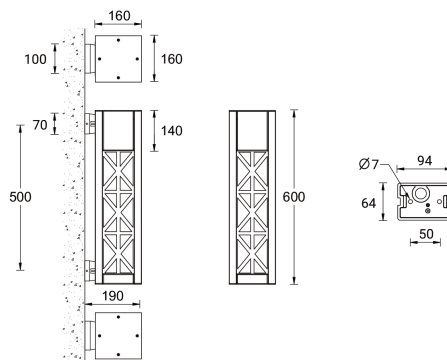

VANCOUVER 26 (VA-30012)

Technical information

Material	Aluminium	Optic	G	Product colours	Black, Dark Grey, White, Matt Silver, Bronze, Concrete - Urban, Softscape - Urban, Stone - Urban, Corten - Urban, Oak - Woodland, Walnut - Woodland, Pine - Woodland
Light source	1 COB	Optic value	56°	Weight	9 kg
Power	21 W	CCT / CRI	3000K CRI80, 4000K CRI80	Operating temperature	-20 °C to 40 °C
Lumen	460 - 490 lm	Bug	B0-U1-G0	Through wiring	Single cable entry
Efficacy	22 - 23 lm/W	ULR	0%	Lens / Reflector / Optic	Clear toughened glass, High-efficiency optical reflector
Driver option	Integral control gear	ULOR	0%	MacAdam Ellipse	3 SDCM
Driver	Constant current (CC)	CIE flux code n°3	99	Lifetime L90B10 (hours)	> 61,000
Input voltage	220-240 V 50/60 Hz	Dimming type	On/Off, 1-10V, DALI	Variants (On/Off, 1-10V, DALI)	Compatible with EN/ IEC 60598-2-22: Suitable for emergency installations as central supply, non-maintained (Z0)

VA-30012