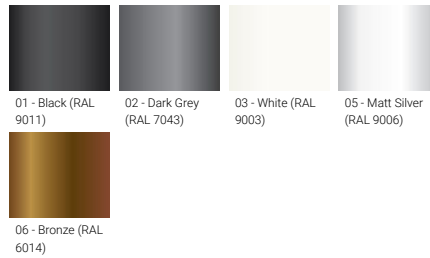

**VANCOUVER 26 (VA-30012)**

**Product description**

160x160 mm - 600 mm - Decorative pattern type 2

**Luminaire Structure**

- Die-cast aluminium housing
- Extruded aluminium column
- Pre-treated before powder coating ensuring high corrosion resistance
- Single cable entry
- Stainless steel fasteners in grade 304 with zinc flake coating (ZFC)
- Durable silicone rubber gasket
- Clear toughened glass
- High-efficiency optical reflector
- Integral control gear

**Optic**

G

**Product colour**

**Special finishes upon request**

**VANCOUVER 26 (VA-30012)**

**Technical information**

<b>Material</b>	Aluminium	<b>Optic</b>	G	<b>Product colours</b>	Black, Dark Grey, White, Matt Silver, Bronze, Concrete - Urban, Softscape - Urban, Stone - Urban, Corten - Urban, Oak - Woodland, Walnut - Woodland, Pine - Woodland
<b>Light source</b>	1 COB	<b>Optic value</b>	56°	<b>Weight</b>	9 kg
<b>Power</b>	21 W	<b>CCT / CRI</b>	3000K CRI80, 4000K CRI80	<b>Operating temperature</b>	-20 °C to 40 °C
<b>Lumen</b>	460 - 490 lm	<b>Bug</b>	B0-U1-G0	<b>Through wiring</b>	Single cable entry
<b>Efficacy</b>	22 - 23 lm/W	<b>ULR</b>	0%	<b>Lens / Reflector / Optic</b>	Clear toughened glass, High-efficiency optical reflector
<b>Driver option</b>	Integral control gear	<b>ULOR</b>	0%	<b>MacAdam Ellipse</b>	3 SDCM
<b>Driver</b>	Constant current (CC)	<b>CIE flux code n°3</b>	99	<b>Lifetime L90B10 (hours)</b>	> 61,000
<b>Input voltage</b>	220-240 V 50/60 Hz	<b>Dimming type</b>	On/Off, 1-10V, DALI	<b>Variants (On/Off, 1-10V, DALI)</b>	Compatible with EN/ IEC 60598-2-22: Suitable for emergency installations as central supply, non-maintained (Z0)