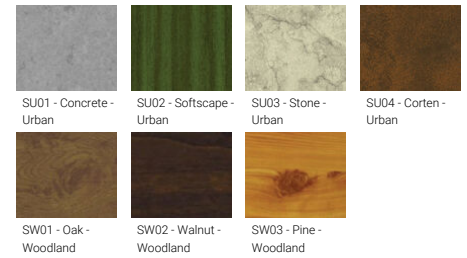

**VANCOUVER 26 (VA-30012)**

**Product description**

160x160 mm - 600 mm - Decorative pattern type 2

**Luminaire Structure**

- Die-cast aluminium housing
- Extruded aluminium column
- Pre-treated before powder coating ensuring high corrosion resistance
- Single cable entry
- Stainless steel fasteners in grade 304 with zinc flake coating (ZFC)
- Durable silicone rubber gasket
- Clear toughened glass
- High-efficiency optical reflector
- Integral control gear

**Optic**

G

**Product colour**

**Special finishes upon request**

**VANCOUVER 26 (VA-30012)**

**Technical information**

<b>Material</b>	Aluminium	<b>Optic</b>	G	<b>Product colours</b>	Black, Dark Grey, White, Matt Silver, Bronze, Concrete - Urban, Softscape - Urban, Stone - Urban, Corten - Urban, Oak - Woodland, Walnut - Woodland, Pine - Woodland
<b>Light source</b>	1 COB	<b>Optic value</b>	56°	<b>Weight</b>	9 kg
<b>Power</b>	21 W	<b>CCT / CRI</b>	3000K CRI80, 4000K CRI80	<b>Operating temperature</b>	-20 °C to 40 °C
<b>Lumen</b>	460 - 490 lm	<b>Bug</b>	B0-U1-G0	<b>Through wiring</b>	Single cable entry
<b>Efficacy</b>	22 - 23 lm/W	<b>ULR</b>	0%	<b>Lens / Reflector / Optic</b>	Clear toughened glass, High-efficiency optical reflector
<b>Driver option</b>	Integral control gear	<b>ULOR</b>	0%	<b>MacAdam Ellipse</b>	3 SDCM
<b>Driver</b>	Constant current (CC)	<b>CIE flux code n°3</b>	99	<b>Lifetime L90B10 (hours)</b>	> 61,000
<b>Input voltage</b>	220-240 V 50/60 Hz	<b>Dimming type</b>	On/Off, 1-10V, DALI	<b>Variants (On/Off, 1-10V, DALI)</b>	Compatible with EN/ IEC 60598-2-22: Suitable for emergency installations as central supply, non-maintained (Z0)